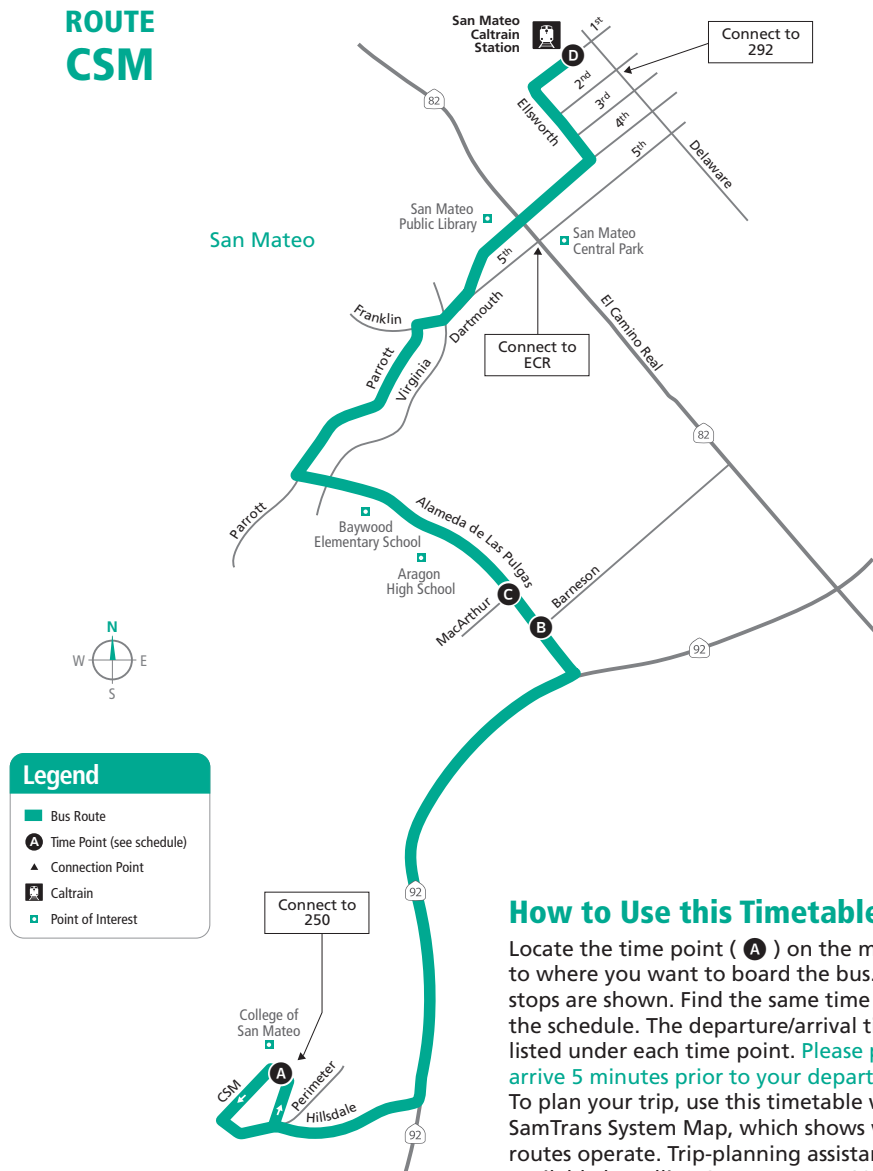

ROUTE CSM

Legend

- Bus Route
- Time Point (see schedule)
- Connection Point
- Caltrain
- Point of Interest

How to Use this Timetable:

Locate the time point (A) on the map prior to where you want to board the bus. Not all bus stops are shown. Find the same time point on the schedule. The departure/arrival times are listed under each time point. Please plan to arrive 5 minutes prior to your departure time. To plan your trip, use this timetable with the SamTrans System Map, which shows where all routes operate. Trip-planning assistance is available by calling SamTrans at 1-800-660-4287.