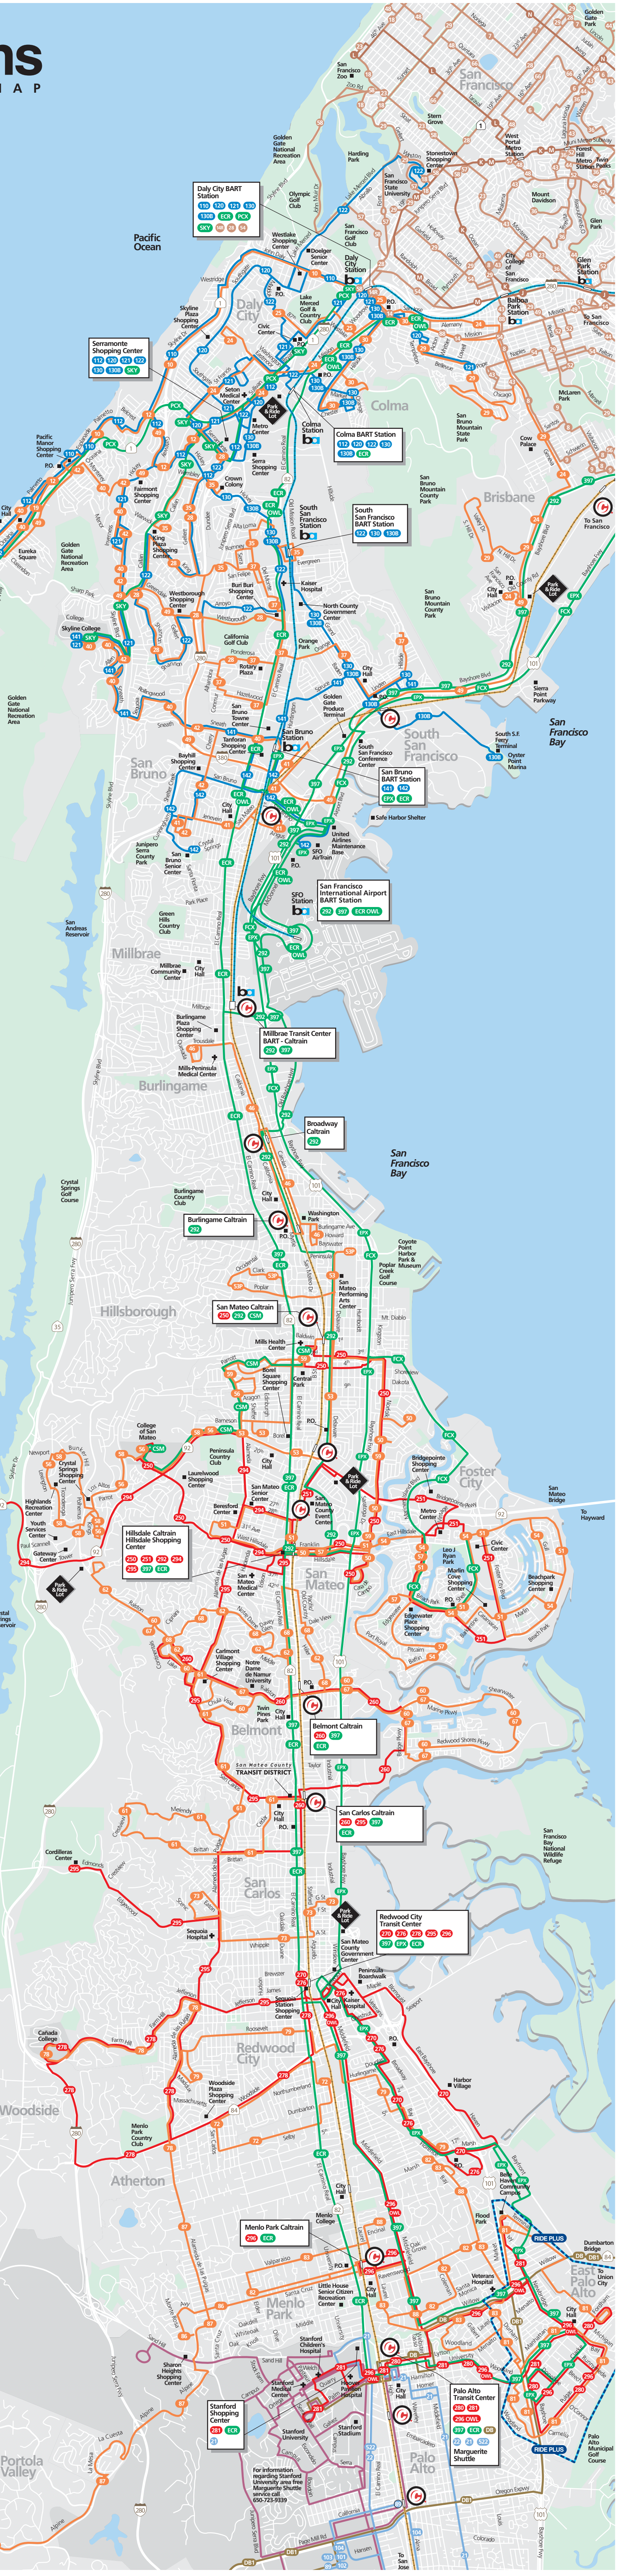

samTrans

BUS ROUTE MAP

LEGEND

- SamTrans School-oriented Routes
- SamTrans Routes serving North County and Coastsides
- SamTrans Routes serving South County
- SamTrans Routes connecting to BART and Caltrain Stations
- SamTrans Express Routes
- SamTrans Ride Plus Service Area
- BART Lines & Stations
- Caltrain Line & Stations
- Dumbarton Express Service
- San Francisco Muni Routes
- VTA Transit Routes
- Stanford Marguerite Shuttle Routes
- + Post Office

Linda Mar Park & Ride
110 117 PCK

Coastside Area

Half Moon Bay