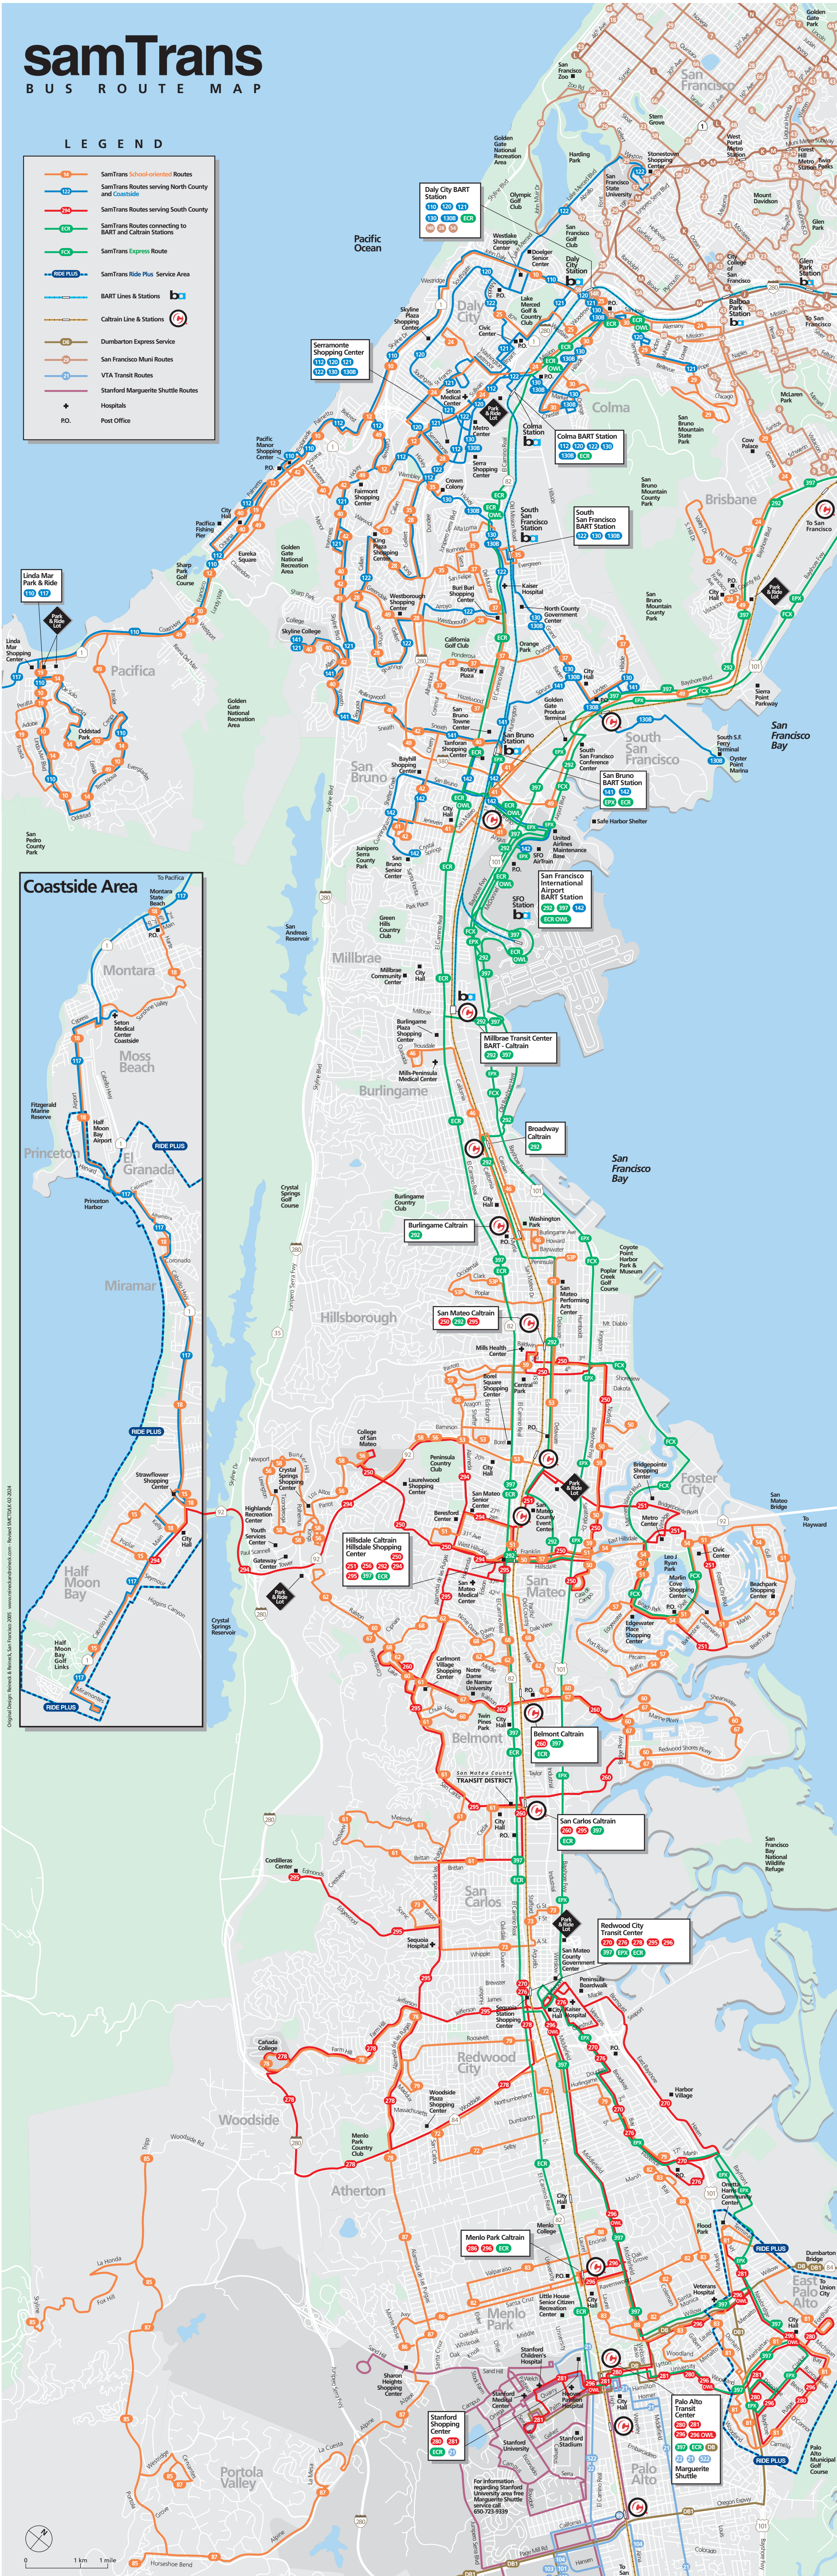

samTrans

BUS ROUTE MAP

LEGEND

- SamTrans School-oriented Routes
- SamTrans Routes serving North County and Coastside
- SamTrans Routes serving South County
- SamTrans Routes connecting to BART and Caltrain Stations
- SamTrans Express Routes
- SamTrans Ride Plus Service Area
- b BART Lines & Stations
- Caltrain Line & Stations
- Dumbarton Express Service
- San Francisco Muni Routes
- VTA Transit Routes
- Stanford Marguerite Shuttle Routes
- + Hospitals
- P.O. Post Office

For information regarding Stanford Marguerite Shuttle service call 650-723-9339