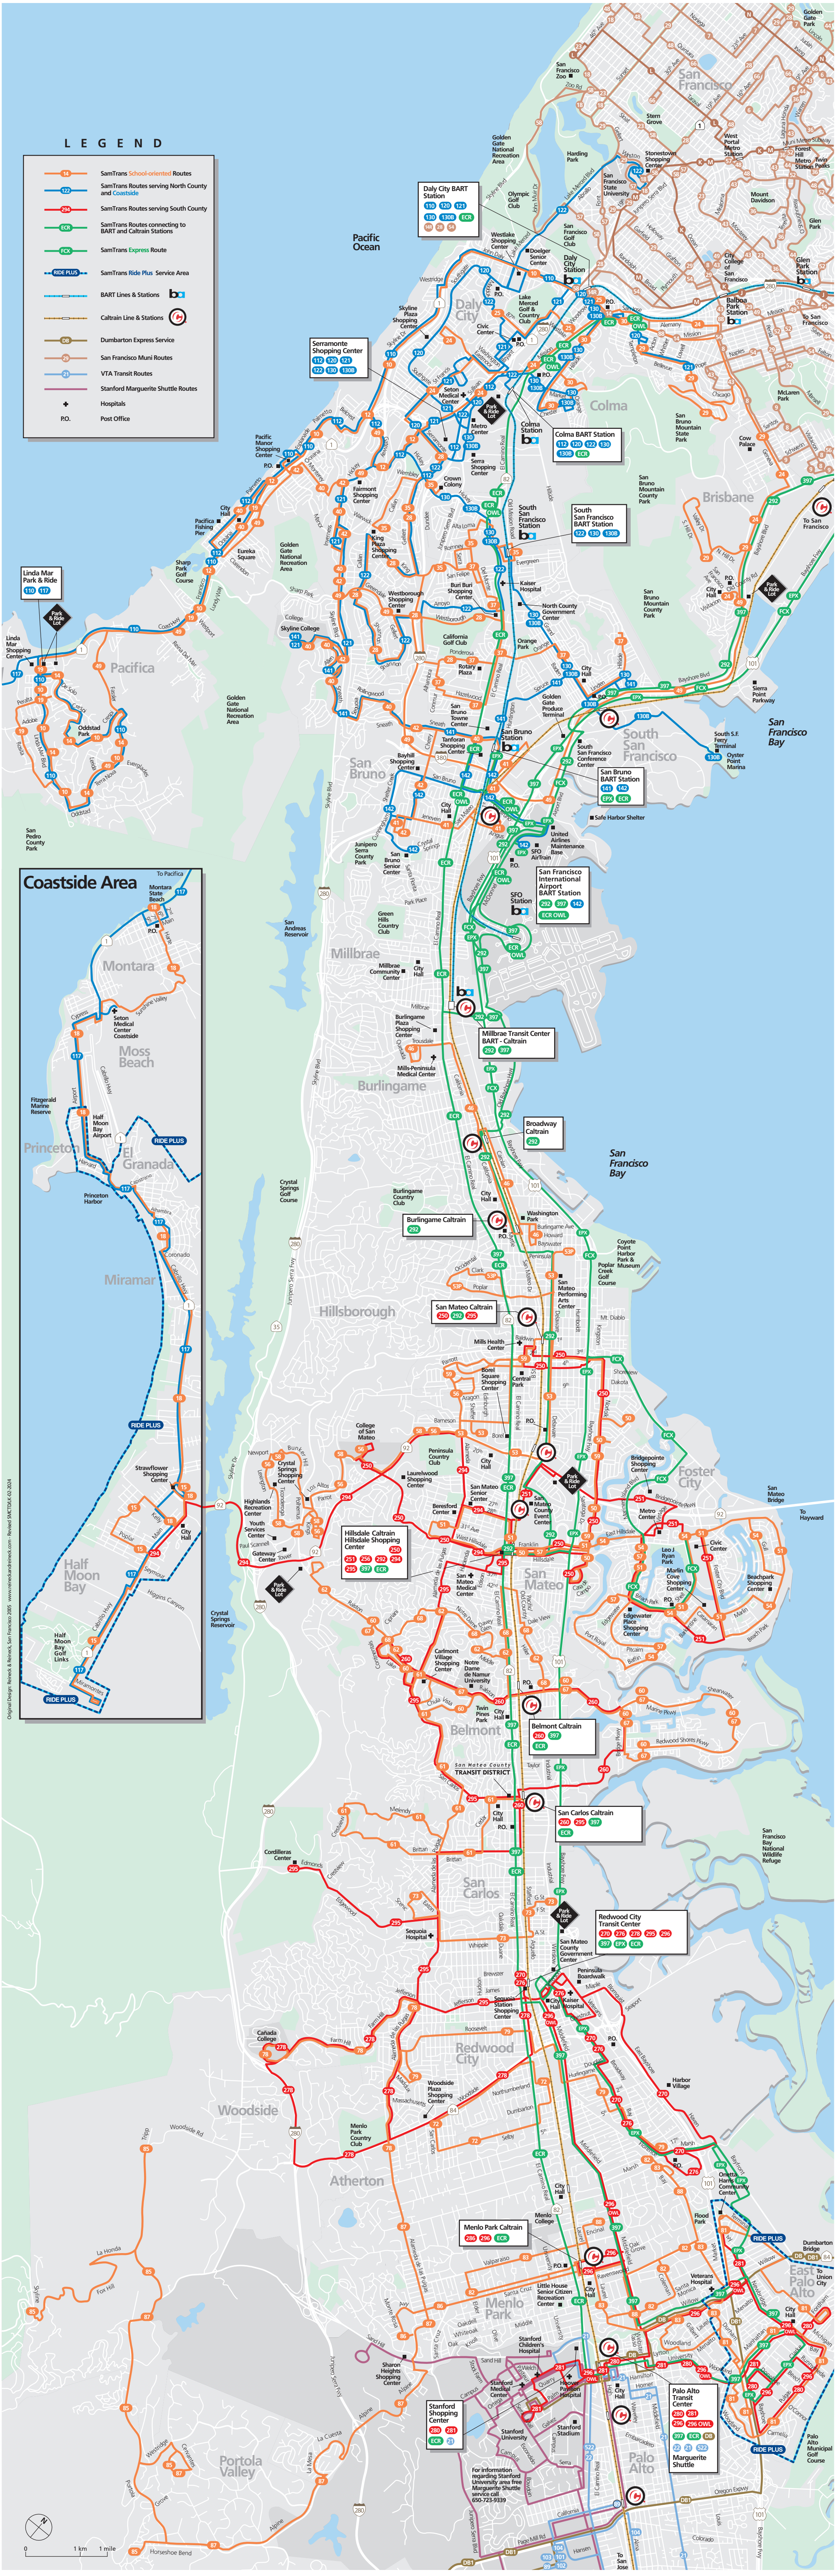

LEGEND

- SamTrans School-oriented Routes
- SamTrans Routes serving North County and Coastside
- SamTrans Routes serving South County
- SamTrans Routes connecting to BART and Caltrain Stations
- SamTrans Express Routes
- SamTrans Ride Plus Service Area
- BART Lines & Stations
- Caltrain Line & Stations
- Dumbarton Express Service
- San Francisco Muni Routes
- VTA Transit Routes
- Stanford Marguerite Shuttle Routes
- + Hospitals
- P.O. Post Office

For information regarding Stanford Marguerite Shuttle service call 650-723-9339