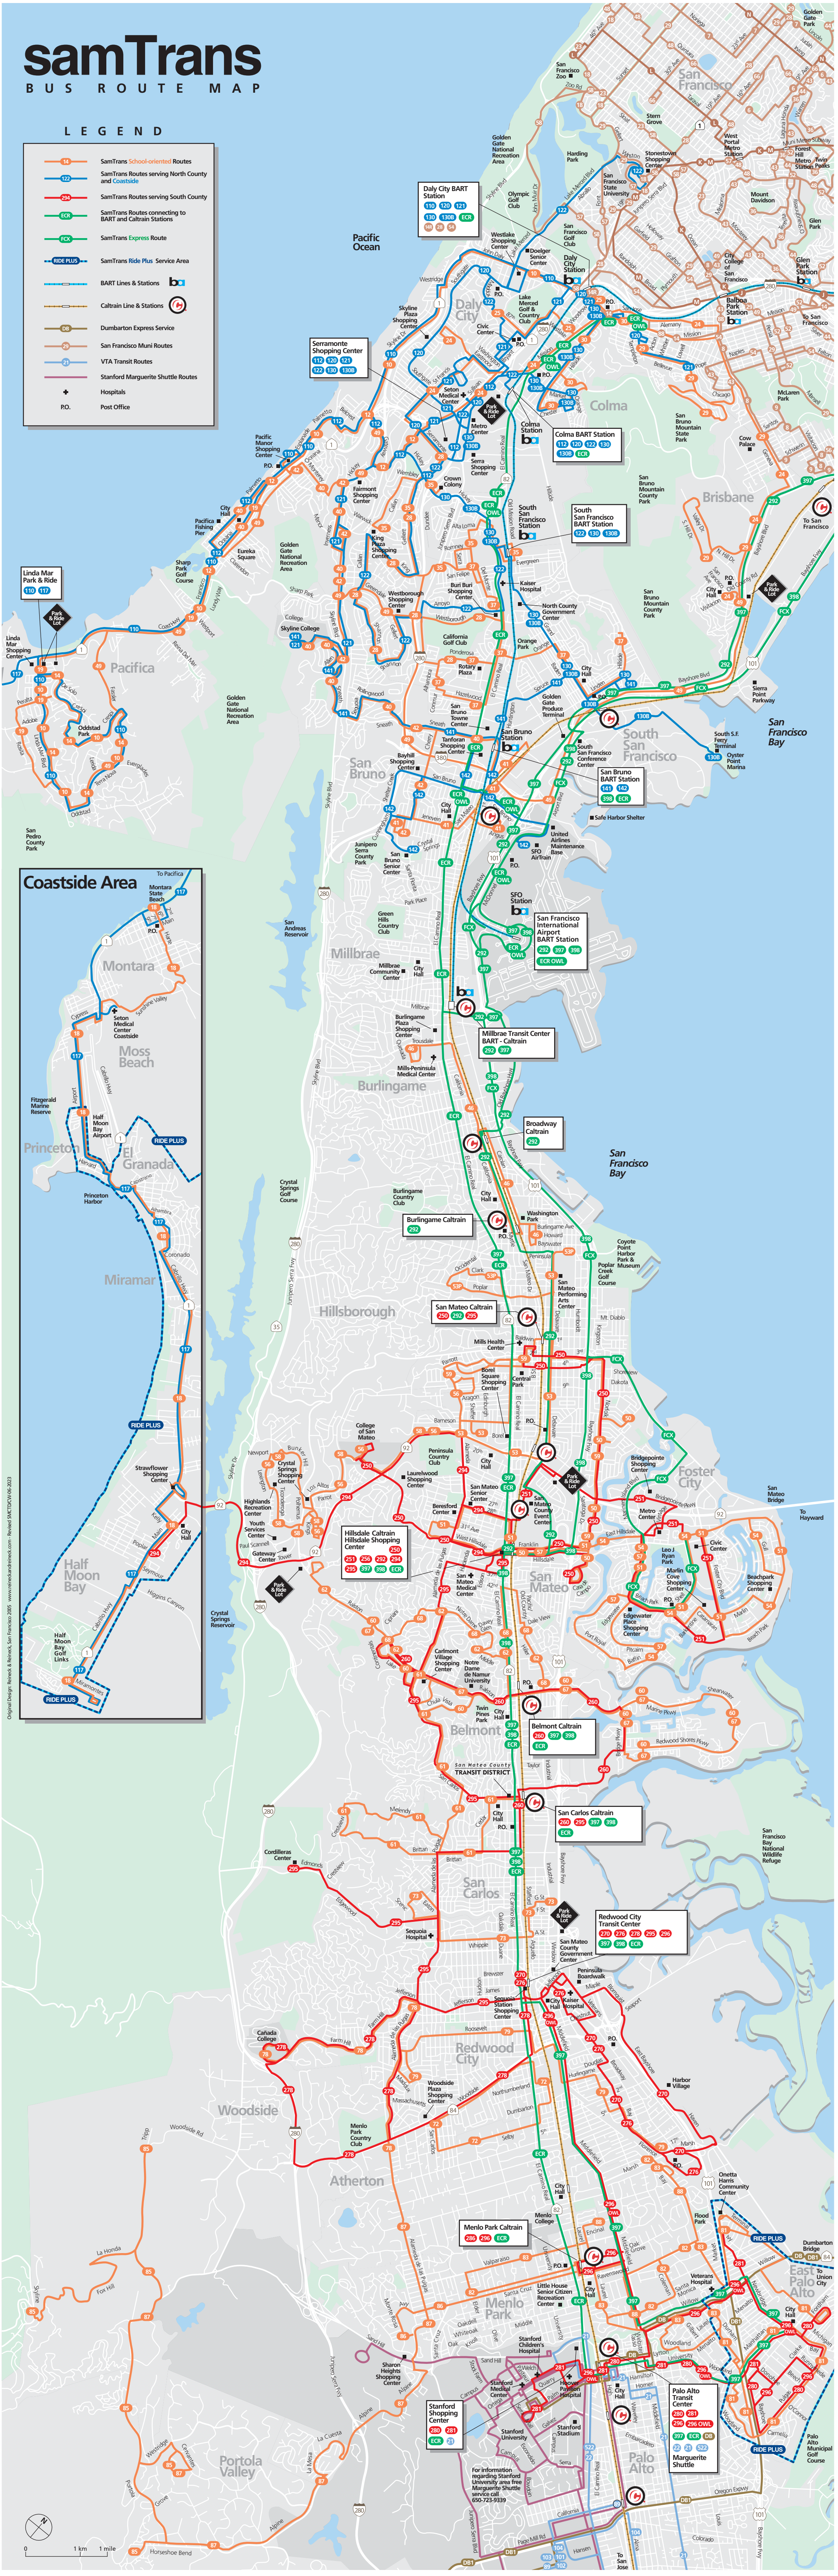

samTrans

BUS ROUTE MAP

LEGEND

- SamTrans School-oriented Routes
- SamTrans Routes serving North County and Coastside
- SamTrans Routes serving South County
- SamTrans Routes connecting to BART and Caltrain Stations
- SamTrans Express Route
- SamTrans Ride Plus Service Area
- BART Lines & Stations
- Caltrain Line & Stations
- Dumbarton Express Service
- San Francisco Muni Routes
- VTA Transit Routes
- Stanford Marguerite Shuttle Routes
- + Hospitals
- P.O. Post Office

For information regarding Stanford University area free Marguerite Shuttle service call 650-723-9339