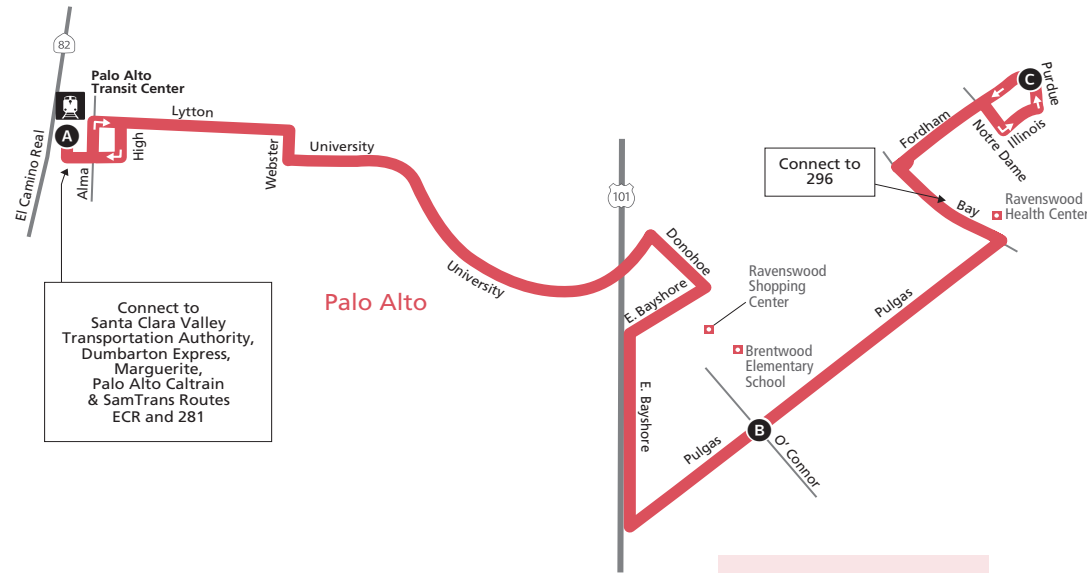

ROUTE 280

Legend

- Bus Route
- Time Point (see schedule)
- Connection Point
- Caltrain
- Point of Interest

Connect to SamTrans Ride Plus in East Palo Alto and Menlo Park's Belle Haven neighborhood.
To book a ride, download the Ride Plus app or call (650) 238-5880.

How to Use this Timetable:

Locate the time point (A) on the map prior to where you want to board the bus. Not all bus stops are shown. Find the same time point on the schedule. The departure/arrival times are listed under each time point. Please plan to arrive 5 minutes prior to your departure time. To plan your trip, use this timetable with the SamTrans System Map, which shows where all routes operate. Trip-planning assistance is available by calling SamTrans at 1-800-660-4287.