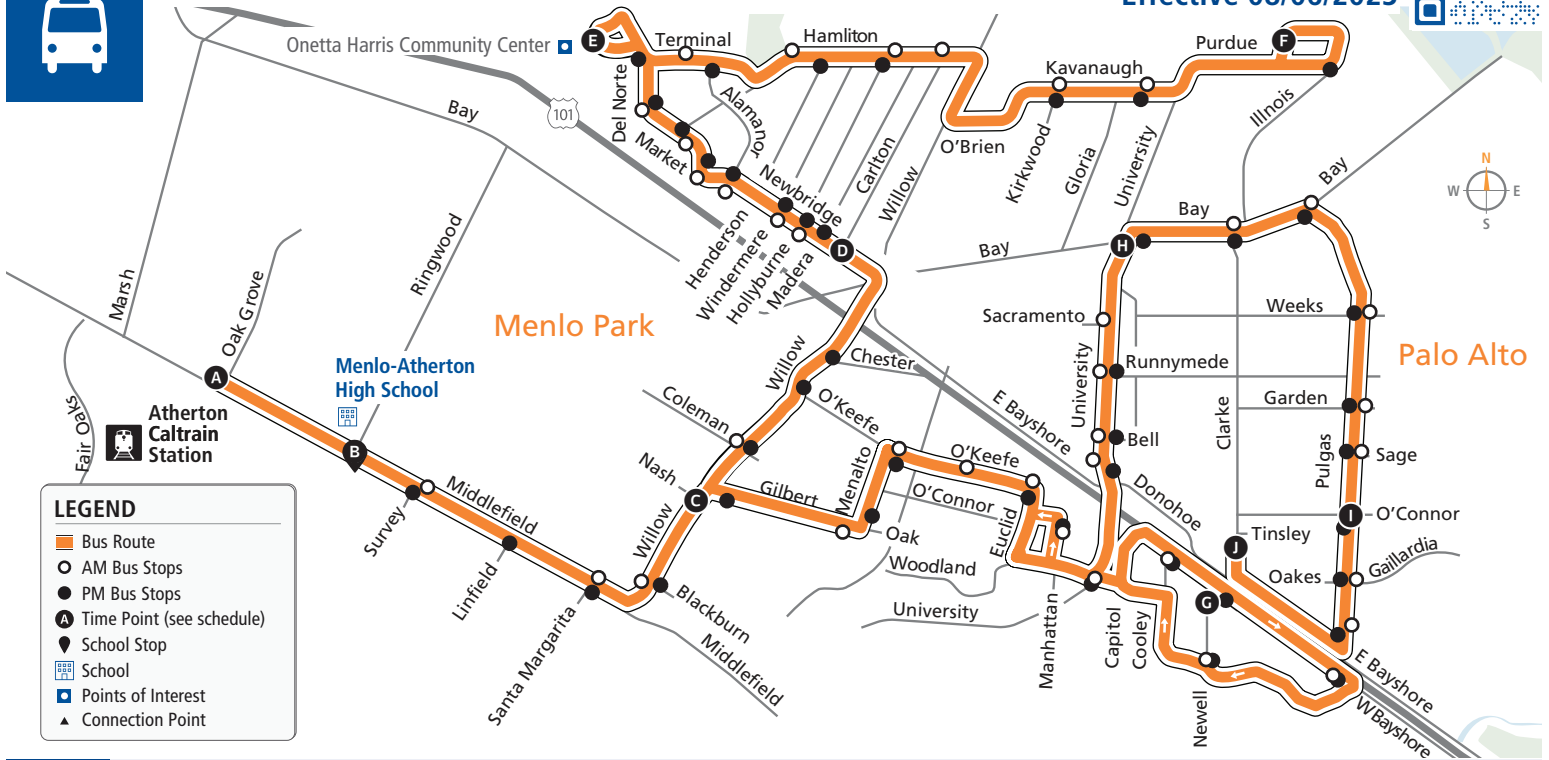

Effective 08/06/2023

**AM to Menlo-Atherton High School (from Purdue/Fordham)**

Bus Stops	Weekdays
<b>F</b> Purdue/Fordham	7:24a
Kavanaugh/Gloria Way	
Kavanaugh/Kirkwood	
Hamilton/Carlton	
Hamilton/Hollyburne	
Hamilton/Hazel	
Terminal/Modoc	
<b>E</b> Onetta Harris Community Center	7:39a
Market/Del Norte	
Market/Alpine	
Newbridge/Pierce	

\*Free 2-hour transfers between local SamTrans routes on Clipper or SamTrans Mobile App. Tickets available on SamTrans Mobile. 🍏 🍎

Effective 08/06/2023

PM

to Clarke/Bayshore

Bus Stops	Mon, Tues, Wed & Fri	Thursdays Only	Bus Stops	Mon, Tues, Wed & Fri	Thursdays Only
<b>A</b> Middlefield/Oak Grove	4:02p	2:32p	● Woodland/University		
● Middlefield/Survey			● University/Donohoe		
● Middlefield/Linfield			● University/Bell		
● Middlefield/Santa Margarita			● University/Runnymede		
● Willow/Blackburn			● Bay/University (Farside)		
<b>C</b> Willow/Gilbert	4:07p	2:37p	● Bay/Clarke		
● Gilbert/Willow			● Bay/Pulgas		
● Menalto/Oak			● Pulgas/Weeks		
● Okeefe/Menalto			● Pulgas/Gadren		
● Okeefe/Euclid			● Pulgas/Sage		
● Woodland/Manhattan			● Pulgas/O'Connor		
● Bayshore/Cooley			● Pulgas/Oakes		
● Bayshore/Newell			● Pulgas/Bayshore		
● Bayshore/Woodland			<b>J</b> Clarke /Bayshore	4:40p	3:10p
● Woodland/Newell					

\*Free 2-hour transfers between local SamTrans routes on Clipper or SamTrans Mobile App. Tickets available on SamTrans Mobile.