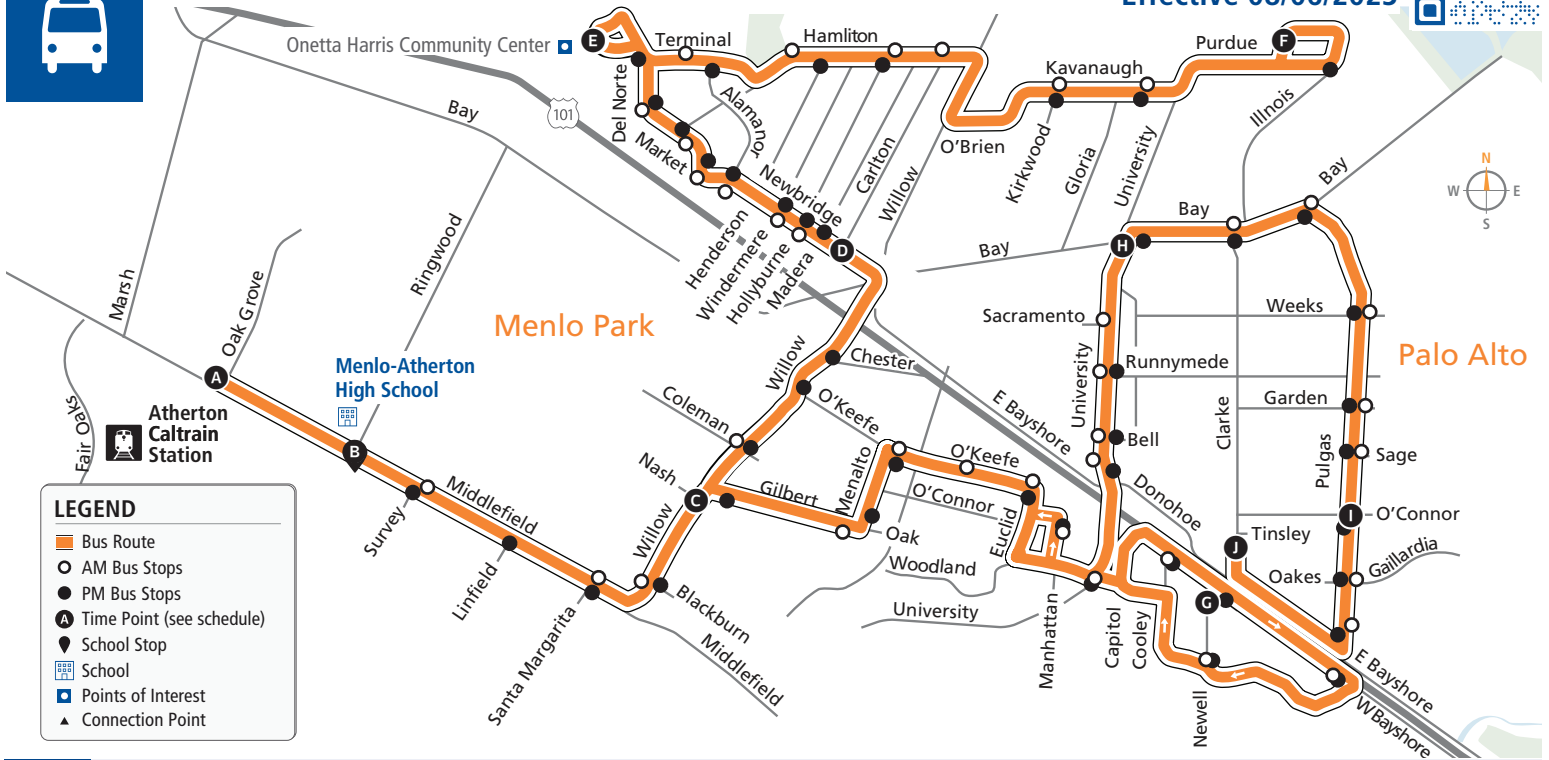

\*Free 2-hour transfers between local SamTrans routes on Clipper or SamTrans Mobile App. Tickets available on SamTrans Mobile. 🍏 🍎

Effective 08/06/2023

PM

to Clarke/Bayshore

Bus Stops	Mon, Tues, Wed & Fri	Thursdays Only	Bus Stops	Mon, Tues, Wed & Fri	Thursdays Only
<b>A</b> Middlefield/Oak Grove	4:02p	2:32p	● Woodland/University		
● Middlefield/Survey			● University/Donohoe		
● Middlefield/Linfield			● University/Bell		
● Middlefield/Santa Margarita			● University/Runnymede		
● Willow/Blackburn			● Bay/University (Farside)		
<b>C</b> Willow/Gilbert	4:07p	2:37p	● Bay/Clarke		
● Gilbert/Willow			● Bay/Pulgas		
● Menalto/Oak			● Pulgas/Weeks		
● Okeefe/Menalto			● Pulgas/Gadren		
● Okeefe/Euclid			● Pulgas/Sage		
● Woodland/Manhattan			● Pulgas/O'Connor		
● Bayshore/Cooley			● Pulgas/Oakes		
● Bayshore/Newell			● Pulgas/Bayshore		
● Bayshore/Woodland			<b>J</b> Clarke /Bayshore	4:40p	3:10p
● Woodland/Newell					

\*Free 2-hour transfers between local SamTrans routes on Clipper or SamTrans Mobile App. Tickets available on SamTrans Mobile. 🍏 🍎

Effective 08/06/2023

**LEGEND**

- Bus Route
- AM Bus Stops
- PM Bus Stops
- Time Point (see schedule)
- School Stop
- School
- Points of Interest
- Connection Point

\*Free 2-hour transfers between local SamTrans routes on Clipper or SamTrans Mobile App. Tickets available on SamTrans Mobile.