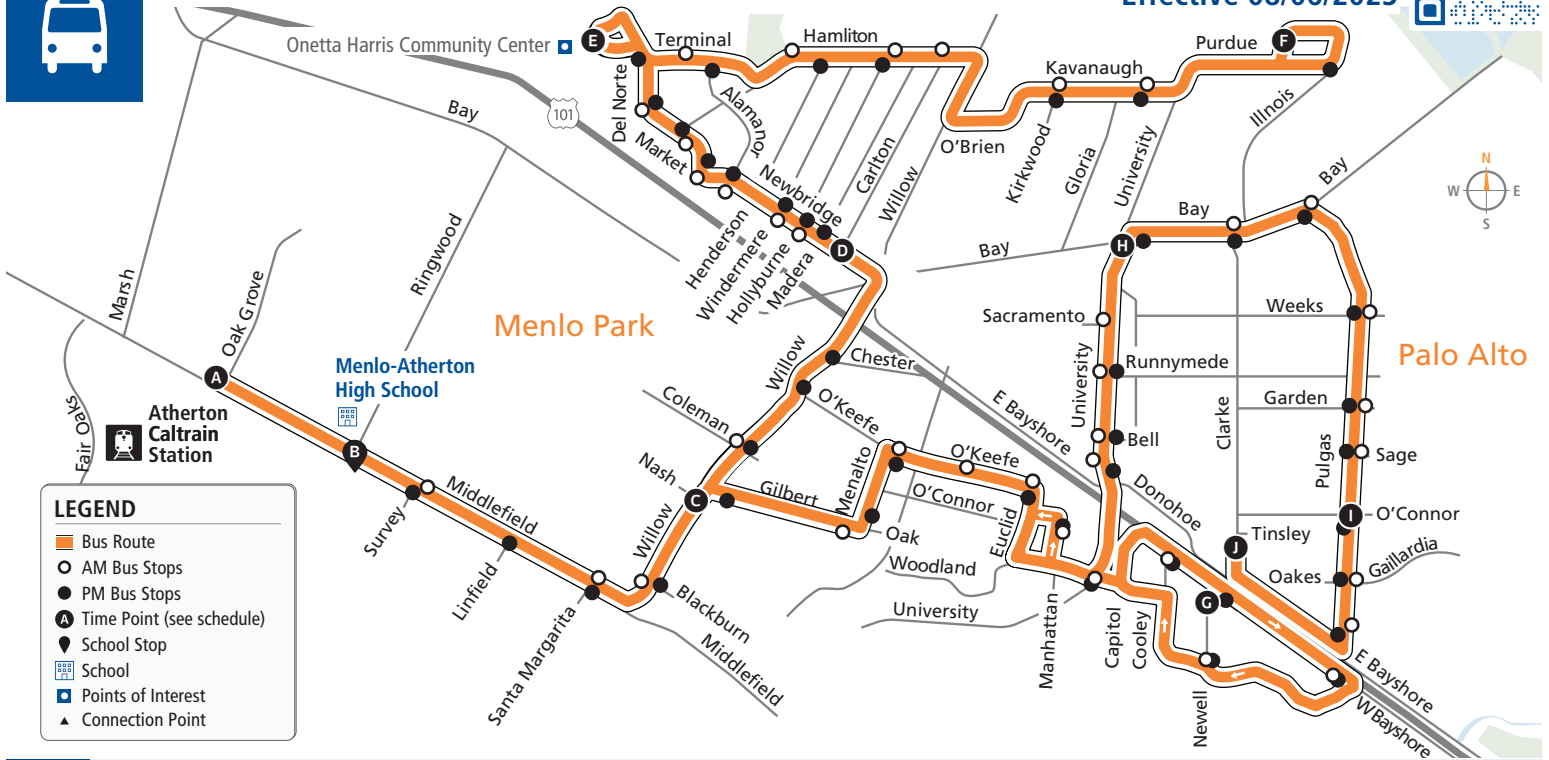

Effective 08/06/2023

**AM to Menlo-Atherton High School (from Purdue/Fordham)**

Bus Stops	Weekdays
<b>F</b> Purdue/Fordham	7:24a
Kavanaugh/Gloria Way	
Kavanaugh/Kirkwood	
Hamilton/Carlton	
Hamilton/Hollyburne	
Hamilton/Hazel	
Terminal/Modoc	
<b>E</b> Onetta Harris Community Center	7:39a
Market/Del Norte	
Market/Alpine	
Newbridge/Pierce	

\*Free 2-hour transfers between local SamTrans routes on Clipper or SamTrans Mobile App. Tickets available on SamTrans Mobile. 🍏 🍎

Effective 08/06/2023

PM

to Clarke/Bayshore

Bus Stops	Mon, Tues, Wed & Fri	Thursdays Only	Bus Stops	Mon, Tues, Wed & Fri	Thursdays Only
<b>A</b> Middlefield/Oak Grove	4:02p	2:32p	● Woodland/University		
● Middlefield/Survey			● University/Donohoe		
● Middlefield/Linfield			● University/Bell		
● Middlefield/Santa Margarita			● University/Runnymede		
● Willow/Blackburn			● Bay/University (Farside)		
<b>C</b> Willow/Gilbert	4:07p	2:37p	● Bay/Clarke		
● Gilbert/Willow			● Bay/Pulgas		
● Menalto/Oak			● Pulgas/Weeks		
● Okeefe/Menalto			● Pulgas/Gadren		
● Okeefe/Euclid			● Pulgas/Sage		
● Woodland/Manhattan			● Pulgas/O'Connor		
● Bayshore/Cooley			● Pulgas/Oakes		
● Bayshore/Newell			● Pulgas/Bayshore		
● Bayshore/Woodland			<b>J</b> Clarke /Bayshore	4:40p	3:10p
● Woodland/Newell					

\*Free 2-hour transfers between local SamTrans routes on Clipper or SamTrans Mobile App. Tickets available on SamTrans Mobile.