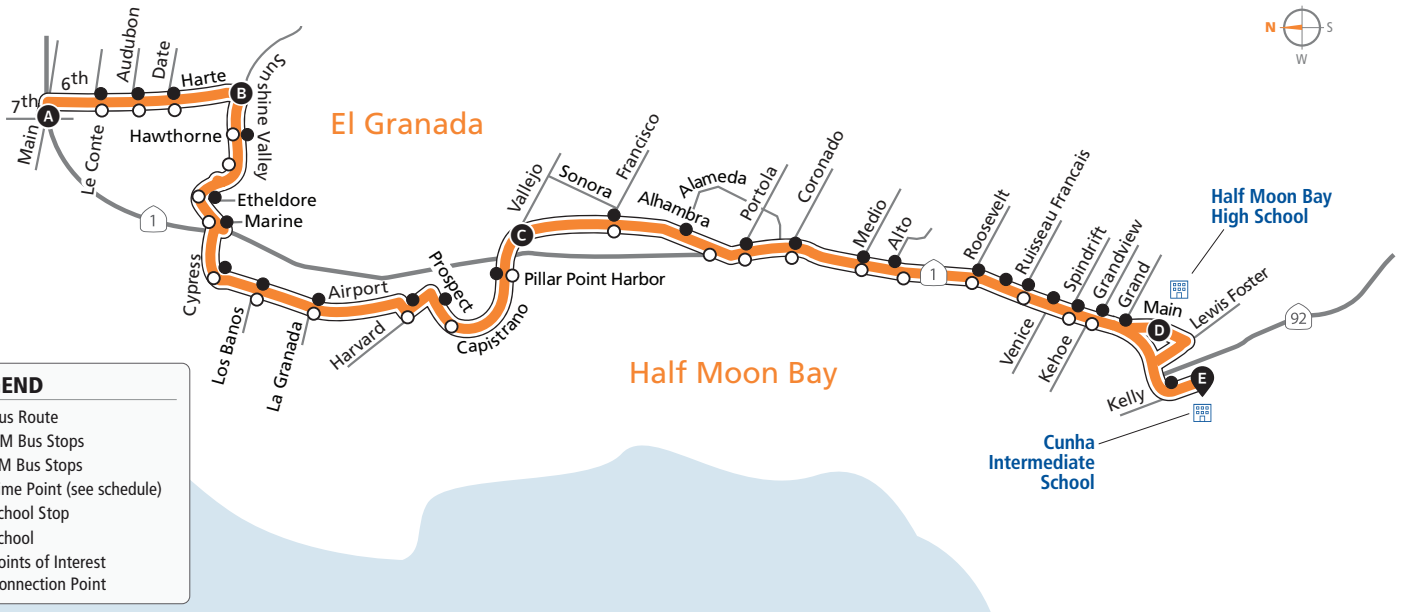

LEGEND

- Bus Route
- AM Bus Stops
- PM Bus Stops
- A Time Point (see schedule)
- ▼ School Stop
- ▭ School
- ▭ Points of Interest
- ▲ Connection Point

AM to Half Moon Bay High School & Cunha Intermediate School

Bus Stops	Weekdays	
A Main/7 th Street	7:25a	7:26a
○ 6 th Street/Le Conte		
○ 6 th Street/Audubon		
○ Harte/Date		
B Crescent/Sunshine Valley	7:32a	7:33a
○ Sunshine Valley/Hawthorne		
○ Etheldore/Sunshine Valley		
○ Marine/Etheldore		
○ Cypress/Highway 1		
○ Airport/Los Banos		
○ Airport/La Granada-Mobile Home Park		
○ Airport/Harvard		
○ Prospect/Capistrano		
○ Capistrano/Pillar Point Harbor		

Bus Stops	Weekdays	
C Ave Alhambra/Vallejo	7:45a	7:46a
○ Ave Alhambra/ Sonora		
○ Ave Alhambra/The Alameda		
○ Plaza Alhambra/Ave Portola		
○ Plaza Alhambra/Coronado		
○ Highway 1/Medio Ave		
○ 3040 Highway 1		
○ Highway 1/Roosevelt		
○ Highway 1/Ruisseau Francais		
○ Highway 1/Spindrift		
○ Highway 1/Kehoe		
○ Highway 1/Grand		
D Main/Lewis Foster	8:09a	8:10a
○ Highway 1/Kelly		
E Cunha Intermediate School	8:15a	8:16a

PM

to Main/7th Street

Bus Stops	Weekdays	Mon, Tues, Wed, & Fri	Thurs. Only	Bus Stops	Weekdays	Mon, Tues, Wed, & Fri	Thurs. Only
E Cunha Intermediate School	—	3:30p	2:30p	● Capistrano/Pillar Point Harbor			
D Main/Lewis Foster	4:05p	3:34p	2:34p	● Prospect/Broadway			
● Highway 1/Grandview				● Airport/Harvard			
● Highway 1/Spindrift				● Airport / La Granada Mobile Home Park			
● Highway 1/Ruisseau Francais				● Airport/Los Banos			
● Highway 1/Nurseman Exchange				● Cypress/Highway 1			
● Highway 1/Roosevelt				● Etheldore/Marine			
● Highway 1/ Alto				● Sunshine Valley/Etheldore			
● Highway 1/Medio				● Sunshine Valley/Hawthorne			
● Plaza Alhambra/Coronado				B Sunshine Valley/Harte	4:28p	3:57p	2:57p
● Plaza Alhambra/ Ave Portola				● Harte/Date			
● Ave Alhambra/Coronado				● 6 th Street/Audubon			
● Ave Alhambra/Francisco				● 6 th Street/Le Conte			
C Ave Alhambra/Vallejo	4:16p	3:45p	2:45p	A Main/7 th Street	4:34p	4:03p	3:03p