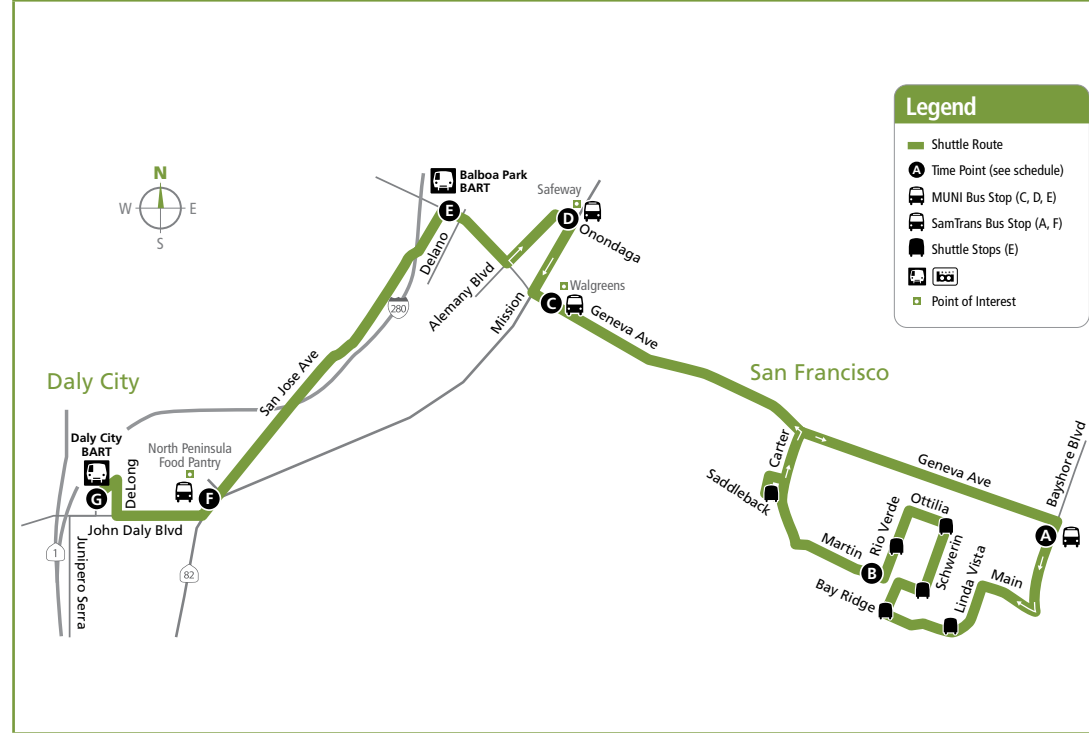

The Daly City Bayshore Shuttle is a weekday service that improves access to transit for residents who live in the Bayshore and outlying areas with few transportation options.

The shuttle service is a program of the City of Daly City, funded by the San Mateo County Transportation Authority.

The San Mateo County Transit District manages the shuttle service for the City of Daly City.

## Daly City Bayshore Shuttle

# Daly City Bayshore Shuttle Schedule

The Daly City Bayshore Shuttle provides free service between Bayshore and Daly City BART, with trips to local stores. The shuttle provides transit connections with SamTrans, Muni, and the Daly City & Balboa BART stations.