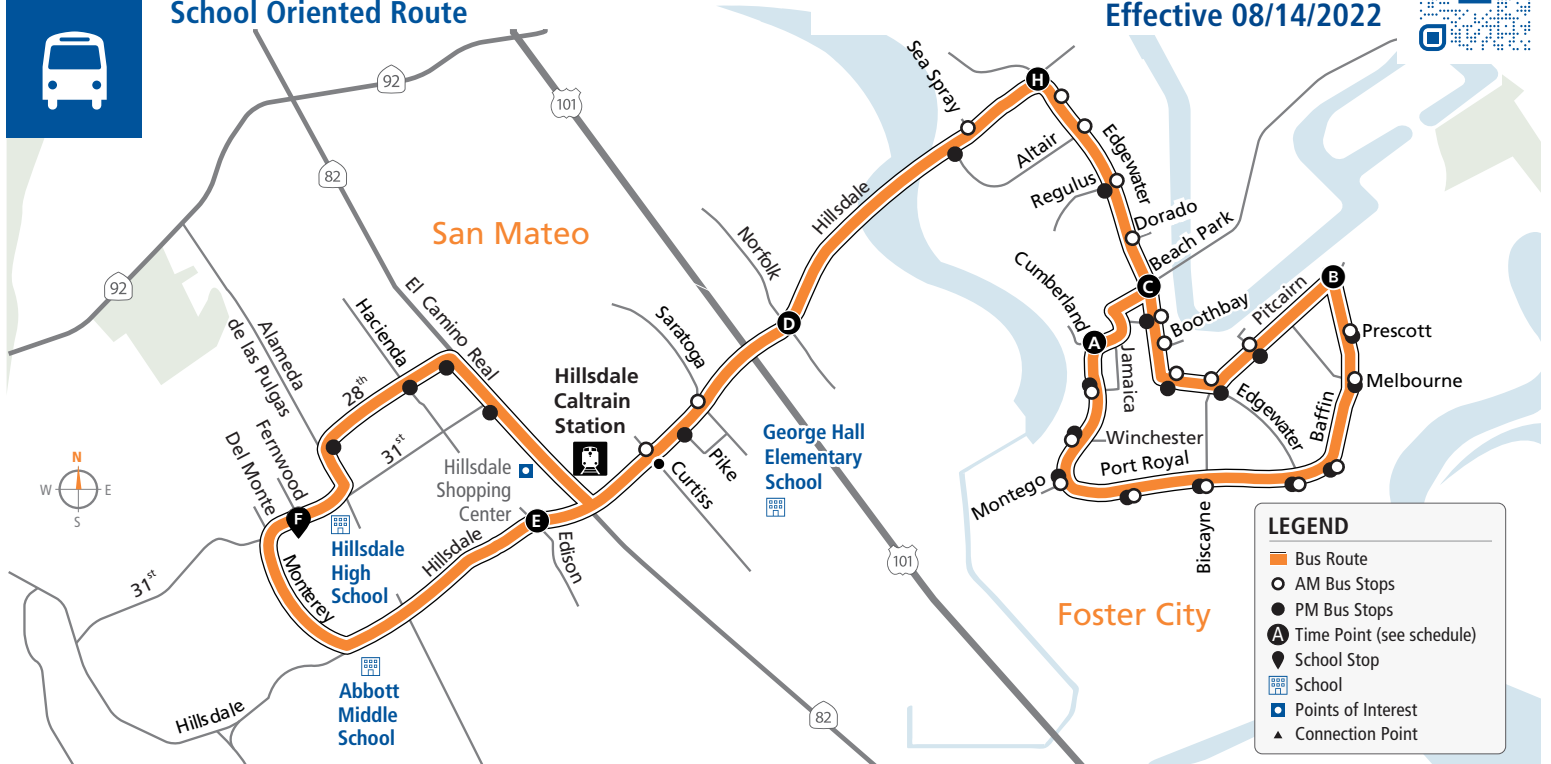

57

samtrans.com/57
School Oriented Route

Effective 08/14/2022

LEGEND

- Bus Route
- AM Bus Stops
- PM Bus Stops
- Ⓐ Time Point (see schedule)
- 📍 School Stop
- 🏫 School
- 📍 Points of Interest
- ▲ Connection Point

AM to Hillsdale High School

Bus Stops	Weekdays
A Port Royal/Cumberland	7:30a
○ Port Royal/Jamaica	
○ Port Royal/Winchester	
○ Port Royal/Montego	
○ 46 Port Royal	
○ Port Royal/Biscayne	
○ Port Royal/Edgewater	
○ Baffin/Edgewater	
○ Baffin/Melbourne	
○ Baffin/Prescott	
B Pitcairn/Santa Rosa-Baffin	7:36a
○ Pitcairn/Santa Catalina	
○ Pitcairn/Edgewater	
○ Edgewater/Monterey	

Bus Stops	Weekdays
○ Edgewater/Boothbay	
○ Edgewater/Port Royal	
C Edgewater/Beach Park	7:40a
○ Edgewater/Dorado	
○ Edgewater/Regulus	
○ Edgewater/Altair	
○ Hillsdale/Edgewater	
○ Hillsdale/Sea Spray	
D Hillsdale/Norfolk	7:47a
○ Hillsdale/Saratoga	
○ Hillsdale/Curtiss	
E Hillsdale/Edison	7:53a
F Hillsdale High School	8:15a

PM to Edgewater/Beach Park

Bus Stops	Wednesdays & Fridays	Mon, Tues, & Thurs Only	Bus Stops	Wednesdays & Fridays	Mon, Tues, & Thurs Only
F Hillsdale High School	2:50p	4:00p	● Port Royal/Winchester		
● 28 th /Alameda de las Pulgas			● Port Royal/Montego		
● 28 th /Hacienda			● 46 Port Royal		
● 28 th /S El Camino Real			● Port Royal/Biscayne		
● Hillsdale Shopping Center			● Port Royal/Edgewater		
● E Hillsdale/Curtiss			● Baffin/Edgewater		
● E Hillsdale/Pike			● Baffin/Melbourne		
● E Hillsdale/S Norfolk			● Baffin/Prescott		
● E Hillsdale/Altair			● Pitcairn/Santa Rosa-Baffin		
● Edgewater/E Hillsdale			● Pitcairn/Santa Catalina		
● Edgewater/Regulus			● Pitcairn/Edgewater		
● Edgewater/Beach Park			● Edgewater/Monterey		
● Port Royal/Cumberland			● Edgewater/Port Royal		
● Port Royal/Jamaica			C Edgewater/Beach Park	3:32p	4:42p