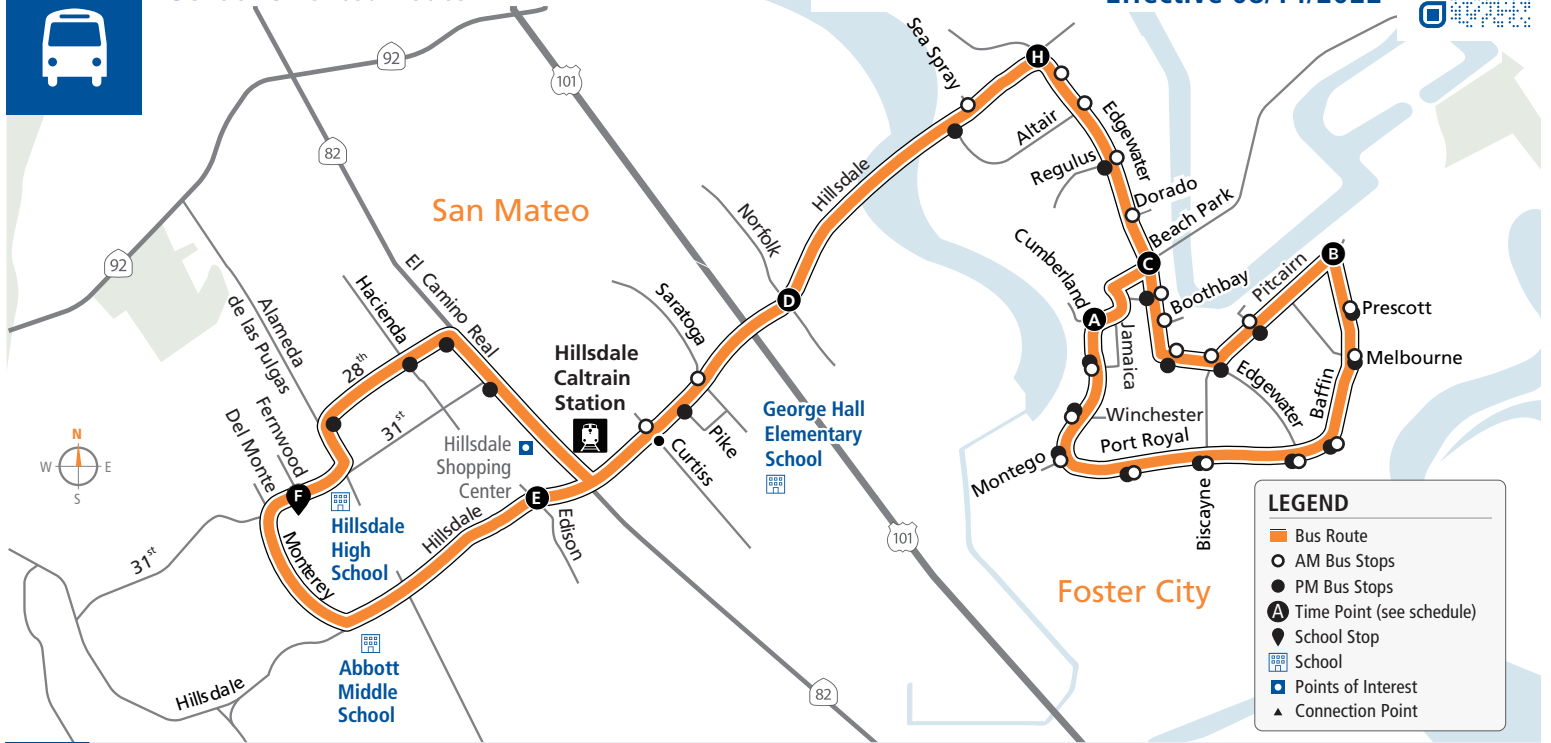

AM to Hillsdale High School

Bus Stops	Weekdays
A Port Royal/Cumberland	7:30a
○ Port Royal/Jamaica	
○ Port Royal/Winchester	
○ Port Royal/Montego	
○ 46 Port Royal	
○ Port Royal/Biscayne	
○ Port Royal/Edgewater	
○ Baffin/Edgewater	
○ Baffin/Melbourne	
○ Baffin/Prescott	
B Pitcairn/Santa Rosa-Baffin	7:36a
○ Pitcairn/Santa Catalina	
○ Pitcairn/Edgewater	
○ Edgewater/Monterey	

Bus Stops	Weekdays
○ Edgewater/Boothbay	
○ Edgewater/Port Royal	
C Edgewater/Beach Park	7:40a
○ Edgewater/Dorado	
○ Edgewater/Regulus	
○ Edgewater/Altair	
○ Hillsdale/Edgewater	
○ Hillsdale/Sea Spray	
D Hillsdale/Norfolk	7:47a
○ Hillsdale/Saratoga	
○ Hillsdale/Curtiss	
E Hillsdale/Edison	7:53a
F Hillsdale High School	8:15a

57

samtrans.com/57
School Oriented Route

Effective 08/14/2022

LEGEND

- Bus Route
- AM Bus Stops
- PM Bus Stops
- Ⓐ Time Point (see schedule)
- 📍 School Stop
- 🏫 School
- 📍 Points of Interest
- ▲ Connection Point

PM to Edgewater/Beach Park

Bus Stops	Wednesdays & Fridays	Mon, Tues, & Thurs Only	Bus Stops	Wednesdays & Fridays	Mon, Tues, & Thurs Only
F Hillsdale High School	2:50p	4:00p	● Port Royal/Winchester		
● 28 th /Alameda de las Pulgas			● Port Royal/Montego		
● 28 th /Hacienda			● 46 Port Royal		
● 28 th /S El Camino Real			● Port Royal/Biscayne		
● Hillsdale Shopping Center			● Port Royal/Edgewater		
● E Hillsdale/Curtiss			● Baffin/Edgewater		
● E Hillsdale/Pike			● Baffin/Melbourne		
● E Hillsdale/S Norfolk			● Baffin/Prescott		
● E Hillsdale/Altair			● Pitcairn/Santa Rosa-Baffin		
● Edgewater/E Hillsdale			● Pitcairn/Santa Catalina		
● Edgewater/Regulus			● Pitcairn/Edgewater		
● Edgewater/Beach Park			● Edgewater/Monterey		
● Port Royal/Cumberland			● Edgewater/Port Royal		
● Port Royal/Jamaica			C Edgewater/Beach Park	3:32p	4:42p