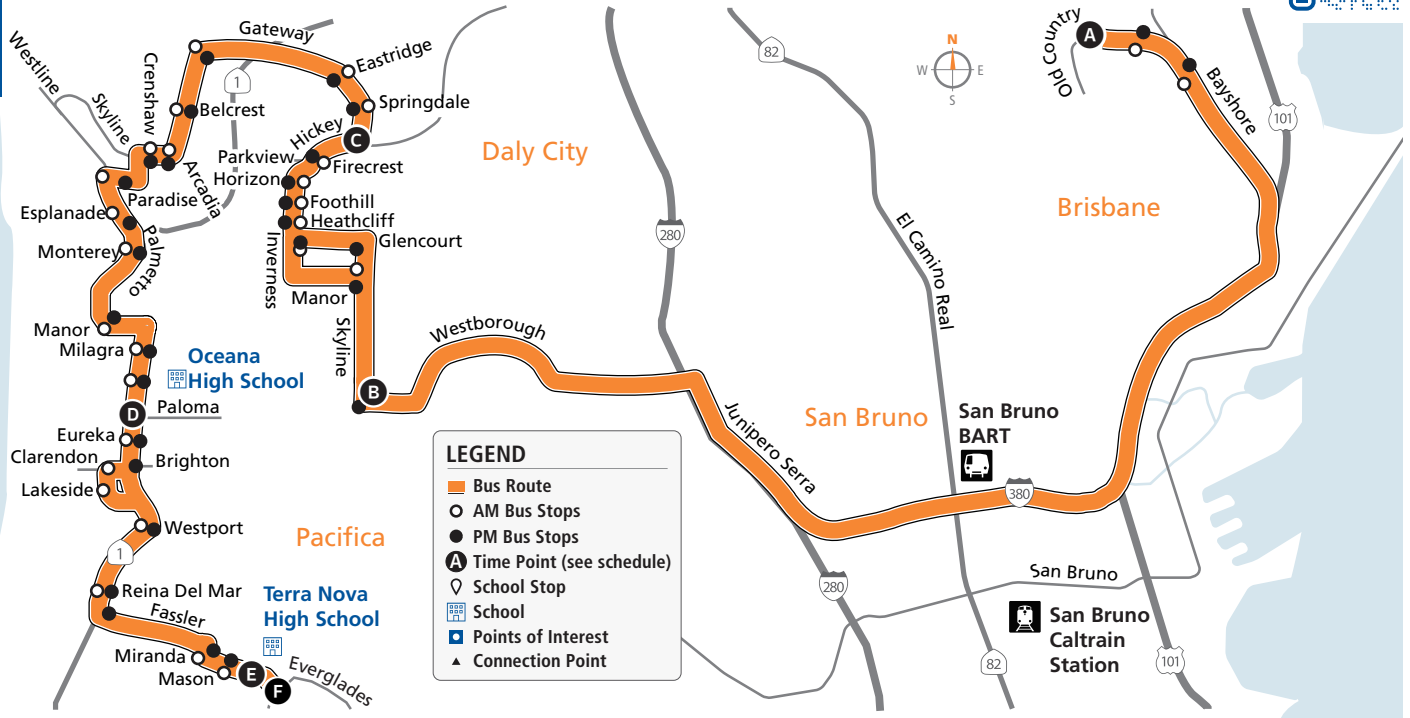

Effective 08/14/2022

LEGEND

- Bus Route
- AM Bus Stops
- PM Bus Stops
- Ⓐ Time Point (see schedule)
- ◇ School Stop
- 🏫 School
- 📍 Points of Interest
- ▲ Connection Point

AM to Terra Nova School

Bus Stops	Weekdays
Ⓐ Old County/San Francisco	7:19a
○ Bayshore/Old County	
○ Bayshore/Andrys Trailer Park	
Ⓑ Skyline/Westborough	7:37a
○ Manor/Skyline	
○ Inverness/Glencourt	
○ Inverness/Heathcliff	
○ Inverness/Foothill	
○ Hickey/Inverness	
○ Hickey/Firecrest	
Ⓒ Gateway/Hickey	7:44a
○ Gateway/Springdale	
○ Gateway/Eastridge	
○ Gateway/Skyline	
○ Skyline/Belcrest	
○ Skyline/Arcadia	

Bus Stops	Weekdays
○ Crenshaw/Skyline	
○ Palmetto/Westline	
○ Palmetto/Esplenade	
○ Palmetto/Monterey	
○ Palmetto/Manor	
○ Oceana/Milagra	
○ Good Shepherd School	
Ⓓ Oceana/Paloma	7:56a
○ Oceana/Eureka	
○ Oceana/Clarendon	
○ Francisco/Lakeside	
○ Highway 1/Westport	
○ Highway 1/Reina Del Mar	
○ Terra Nova/Miranda	
○ Terra Nova/Mason	
Ⓔ Terra Nova High School	8:15a

Effective 08/14/2022

PM

to Old County/San Francisco

Bus Stops	Mon, Tue, Thurs & Fri	Wednesdays Only	Bus Stops	Mon, Tue, Thurs & Fri	Wednesdays Only
F Terra Nova/Everglades	3:40p	2:25p	● Skyline/Arcadia		
● Terra Nova High School			● Skyline/Belcrest		
● Terra Nova/Mason			● Gateway/Skyline		
● Terra Nova/Fassler			● Gateway/Eastridge		
● Highway 1/Fassler			● Gateway/Springdale		
● Highway 1/Reina Del Mar			C Gateway/Hickey	4:12p	2:57p
● Highway 1/Westport			● Hickey/Parkview		
● Oceana/Brighton			● Inverness/Horizon		
● Oceana/Eureka			● Inverness/Foothill		
D Oceana/Paloma	3:57p	2:42p	● Inverness/Heathcliff		
● Good Shepherd School			● Glencourt/Inverness		
● Oceana/Milagra			● Skyline/Glencourt		
● Oceana/Manor			● Skyline/Manor		
● Palmetto/Monterey			● Westborough/Skyline		
● 95 Palmetto			● Bayshore/Andrys Trailer Park		
● Palmetto/Paradise			● Bayshore/Old County		
● Crenshaw/Skyline			A Old County/San Francisco	4:35p	3:20p