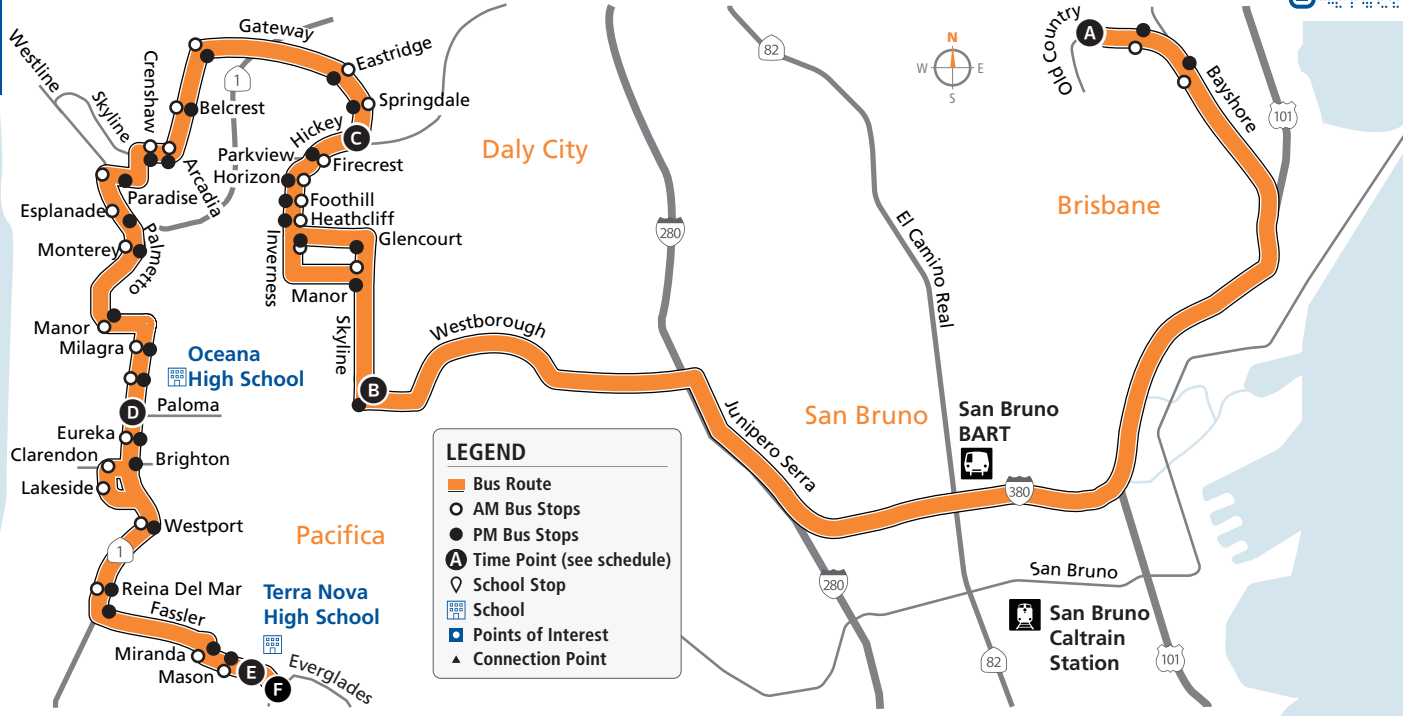

Effective 08/14/2022

LEGEND

- Bus Route
- AM Bus Stops
- PM Bus Stops
- Ⓐ Time Point (see schedule)
- ◇ School Stop
- 🏫 School
- 📍 Points of Interest
- ▲ Connection Point

AM to Terra Nova School

Bus Stops	Weekdays
Ⓐ Old County/San Francisco	7:19a
○ Bayshore/Old County	
○ Bayshore/Andrys Trailer Park	
Ⓑ Skyline/Westborough	7:37a
○ Manor/Skyline	
○ Inverness/Glencourt	
○ Inverness/Heathcliff	
○ Inverness/Foothill	
○ Hickey/Inverness	
○ Hickey/Firecrest	
Ⓒ Gateway/Hickey	7:44a
○ Gateway/Springdale	
○ Gateway/Eastridge	
○ Gateway/Skyline	
○ Skyline/Belcrest	
○ Skyline/Arcadia	

Bus Stops	Weekdays
○ Crenshaw/Skyline	
○ Palmetto/Westline	
○ Palmetto/Esplenade	
○ Palmetto/Monterey	
○ Palmetto/Manor	
○ Oceana/Milagra	
○ Good Shepherd School	
Ⓓ Oceana/Paloma	7:56a
○ Oceana/Eureka	
○ Oceana/Clarendon	
○ Francisco/Lakeside	
○ Highway 1/Westport	
○ Highway 1/Reina Del Mar	
○ Terra Nova/Miranda	
○ Terra Nova/Mason	
Ⓔ Terra Nova High School	8:15a

Effective 08/14/2022

PM

to Old County/San Francisco

Bus Stops	Mon, Tue, Thurs & Fri	Wednesdays Only	Bus Stops	Mon, Tue, Thurs & Fri	Wednesdays Only
F Terra Nova/Everglades	3:40p	2:25p	● Skyline/Arcadia		
● Terra Nova High School			● Skyline/Belcrest		
● Terra Nova/Mason			● Gateway/Skyline		
● Terra Nova/Fassler			● Gateway/Eastridge		
● Highway 1/Fassler			● Gateway/Springdale		
● Highway 1/Reina Del Mar			C Gateway/Hickey	4:12p	2:57p
● Highway 1/Westport			● Hickey/Parkview		
● Oceana/Brighton			● Inverness/Horizon		
● Oceana/Eureka			● Inverness/Foothill		
D Oceana/Paloma	3:57p	2:42p	● Inverness/Heathcliff		
● Good Shepherd School			● Glencourt/Inverness		
● Oceana/Milagra			● Skyline/Glencourt		
● Oceana/Manor			● Skyline/Manor		
● Palmetto/Monterey			● Westborough/Skyline		
● 95 Palmetto			● Bayshore/Andrys Trailer Park		
● Palmetto/Paradise			● Bayshore/Old County		
● Crenshaw/Skyline			A Old County/San Francisco	4:35p	3:20p