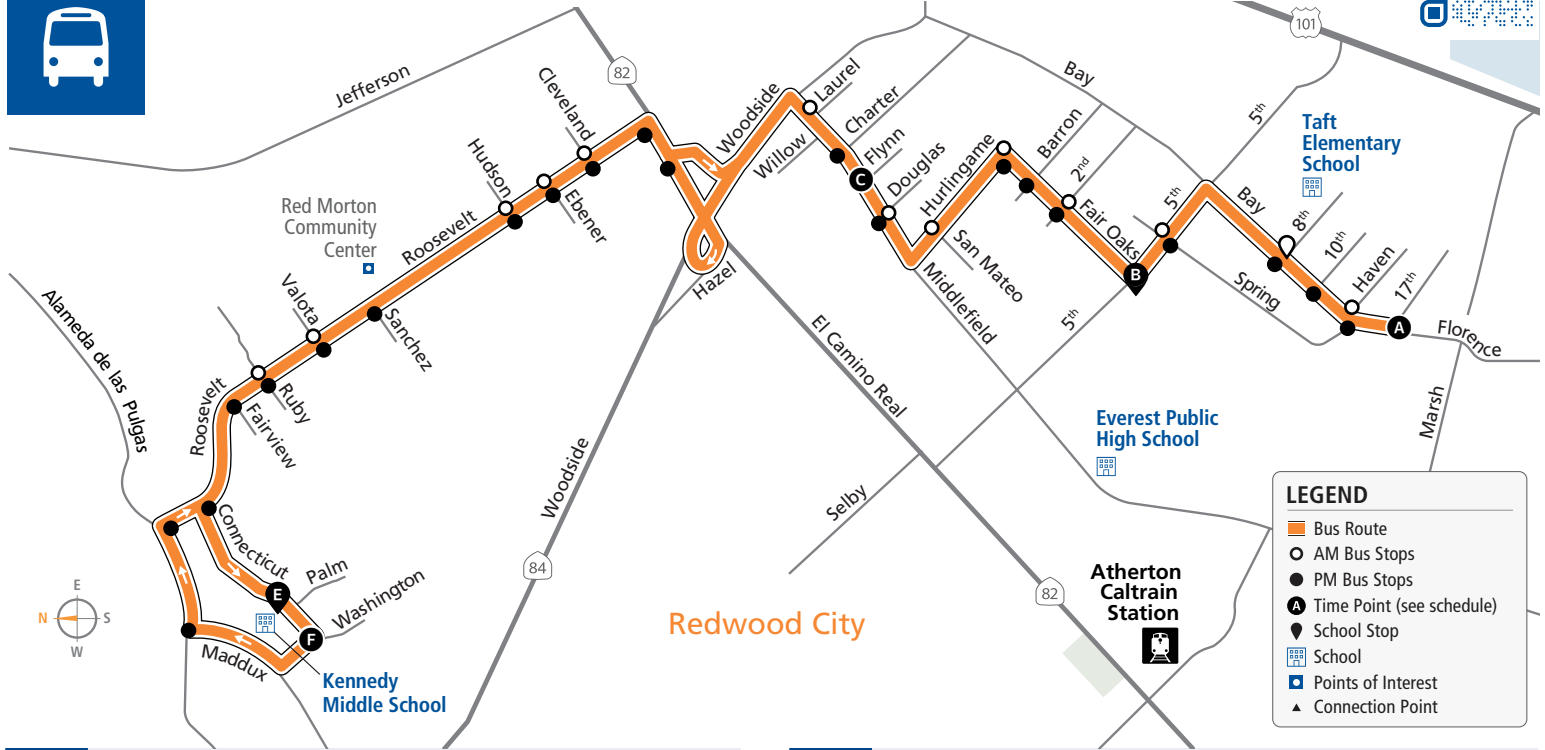

Effective 12/04/2022

LEGEND

- Bus Route
- AM Bus Stops
- PM Bus Stops
- ⓐ Time Point (see schedule)
- 📍 School Stop
- 🏫 School
- 📍 Points of Interest
- ▲ Connection Point

AM to Kennedy Middle School

Bus Stops	Weekdays
A Florence/17 th	7:43a
Bay/Haven	
Bay/8 th	
B 5 th /Spring	
Fair Oaks/5th	7:50a
Fair Oaks/2 nd	
Fair Oaks/Hurlingame	
Hurlingame/San Mateo	
Middlefield/Douglas	
C Middlefield/Flynn	7:59a
Middlefield/Laurel	
Roosevelt/Cleveland	
Roosevelt/Ebener	
Roosevelt/Hudson	
Roosevelt/Valota	
Roosevelt/Ruby	
E Kennedy Middle School	8:10a

PM to Florence/17th

Bus Stops	Mon, Tues, Wed & Fri Only	Thursdays Only
F Kennedy Middle School	3:25p	2:30p
Roosevelt/Windsor		
Roosevelt/Connecticut		
Roosevelt/Fairview		
Roosevelt/Ruby		
Roosevelt/Valota		
Roosevelt/Sanchez		
Roosevelt/Hudson		
Roosevelt/Ebener		
Roosevelt/Cleveland		
Roosevelt/El Camino Real		
El Camino Real/Oak		
Middlefield/Charter		
Middlefield/Douglas		
Fair Oaks/Hurlingame		
Fair Oaks/Barron		
Fair Oaks/2 nd		
Fair Oaks/5 th		
5 th /Spring		
Bay/8 th		
Bay/10 th		
Bay/Haven		
A Florence/17 th	3:52p	2:57p

Bus Fares	Cash	Clipper*	Day Pass	Monthly Pass	Cash	Clipper*	Day Pass	Monthly Pass	
Youth (Age 18 & younger)	\$1.10	\$1.00	\$2.00	\$27.00	Adult (Age 19 through 64)	\$2.25	\$2.05	\$4.50	\$65.60

*Free 2-hour transfers between local SamTrans routes on Clipper or SamTrans Mobile App. Tickets available on SamTrans Mobile. 🍏 📱