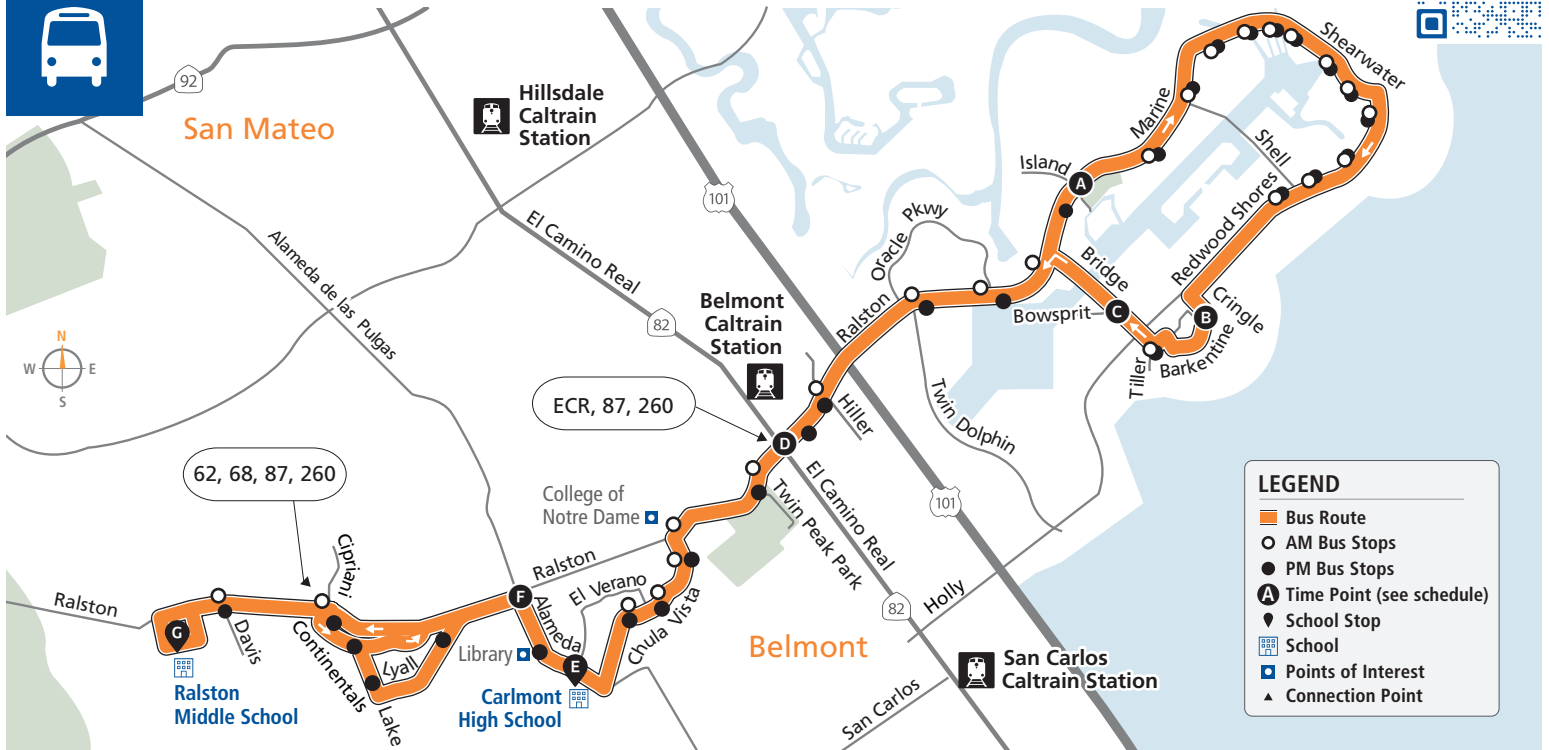

60

samtrans.com/60

School Oriented Route

Effective 08/04/2024

LEGEND

- Bus Route
- AM Bus Stops
- PM Bus Stops
- **A** Time Point (see schedule)
- 📍 School Stop
- 🏫 School
- 📍 Points of Interest
- ▲ Connection Point

AM to Alameda/Ralston

Bus Stops	Weekdays	Mon, Tues, Thurs, & Fri	Wed Only	Bus Stops	Weekdays	Mon, Tues, Thurs, & Fri	Wed Only
A Marine/Island	7:15a	7:18a	7:24a	8:56a	○ Marine/Bridge		
○ Marine/Beacon Shores				○ Marine/Oracle			
○ Marine/Shell				○ Marine/Twin Dolphin			
○ Marine/Corriente Pointe				○ Ralston/Hiller			
○ Shearwater/Marine				D Ralston/El Camino Real	7:42a	7:45a	7:55a
○ Shearwater/Monaco				○ Ralston/South			9:27a
○ Shearwater/Saint Lucia				○ Ralston/Chula Vista			
○ Shearwater/Mindanao				○ Chula Vista/Ralston			
○ Shearwater/Breakwater				○ Chula Vista/Solana			
○ Redwood Shores/Shearwater				○ Chula Vista/Fernwood			
○ Redwood Shores/Egret				E Carlmont High School	7:50a	7:53a	8:08a
○ Redwood Shores/Avocet				F Ralston/Alameda de las Pulgas	7:54a	7:57a	8:10a
○ Redwood Shores/Shell				○ Ralston/Cipriani			9:42a
B Barkentine/Cringle	7:24a	7:27a	7:37a	○ Ralston/Davis			
○ Barkentine/Tiller				G Ralston Middle School	8:00a	8:03a	—
○ Bridge/Bowsprit							—

samTrans	Bus Fares				Cash				Clipper* Day Pass				Monthly Pass			
	Cash	Clipper*	Day Pass	Monthly Pass	Cash	Clipper*	Day Pass	Monthly Pass	Cash	Clipper*	Day Pass	Monthly Pass	Cash	Clipper*	Day Pass	Monthly Pass
	Youth (Age 18 & younger)	$1.10	$1.00	$2.00	$27.00	Adult (Age 19 through 64)	$2.25	$2.05	$4.50	$65.60						

*Free 2-hour transfers between local SamTrans routes on Clipper or SamTrans Mobile App. Tickets available on SamTrans Mobile. 🍏 🤖