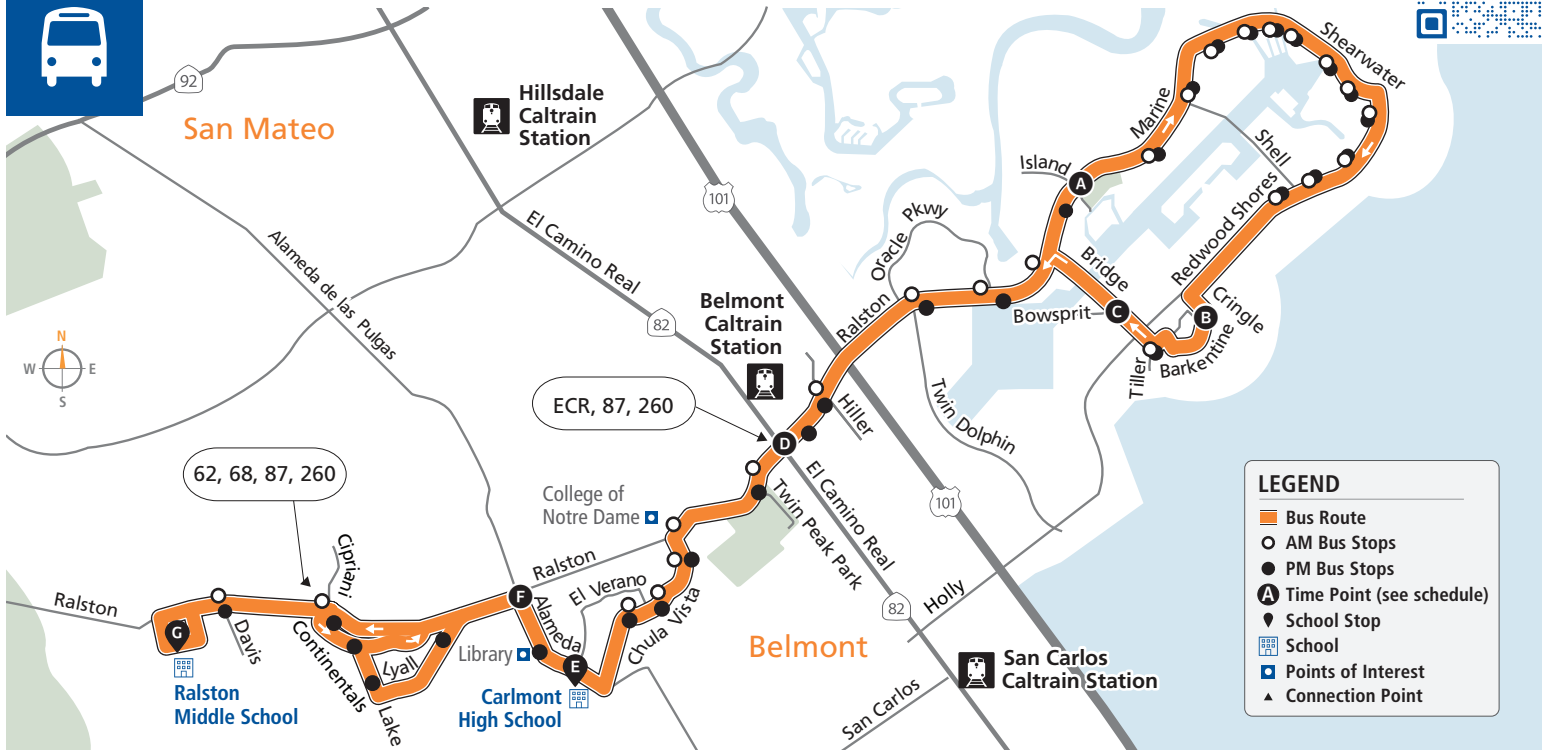

AM to Alameda/Ralston

Bus Stops	Weekdays	Mon, Tues, Thurs, & Fri	Wed Only	Bus Stops	Weekdays	Mon, Tues, Thurs, & Fri	Wed Only
A Marine/Island	7:15a	7:18a	7:24a	8:56a	○ Marine/Bridge		
○ Marine/Beacon Shores				○ Marine/Oracle			
○ Marine/Shell				○ Marine/Twin Dolphin			
○ Marine/Corriente Pointe				○ Ralston/Hiller			
○ Shearwater/Marine				D Ralston/El Camino Real	7:42a	7:45a	7:55a
○ Shearwater/Monaco				○ Ralston/South			9:27a
○ Shearwater/Saint Lucia				○ Ralston/Chula Vista			
○ Shearwater/Mindanao				○ Chula Vista/Ralston			
○ Shearwater/Breakwater				○ Chula Vista/Solana			
○ Redwood Shores/Shearwater				○ Chula Vista/Fernwood			
○ Redwood Shores/Egret				E Carlmont High School	7:50a	7:53a	8:08a
○ Redwood Shores/Avocet				F Ralston/Alameda de las Pulgas	7:54a	7:57a	8:10a
○ Redwood Shores/Shell				○ Ralston/Cipriani			9:42a
B Barkentine/Cringle	7:24a	7:27a	7:37a	○ Ralston/Davis			
○ Barkentine/Tiller				G Ralston Middle School	8:00a	8:03a	—
○ Bridge/Bowsprit							—

*Free 2-hour transfers between local SamTrans routes on Clipper or SamTrans Mobile App. Tickets available on SamTrans Mobile. 🍏 🤖

60

samtrans.com/60

School Oriented Route

Effective 08/04/2024

PM

to Bridge/Bowsprit