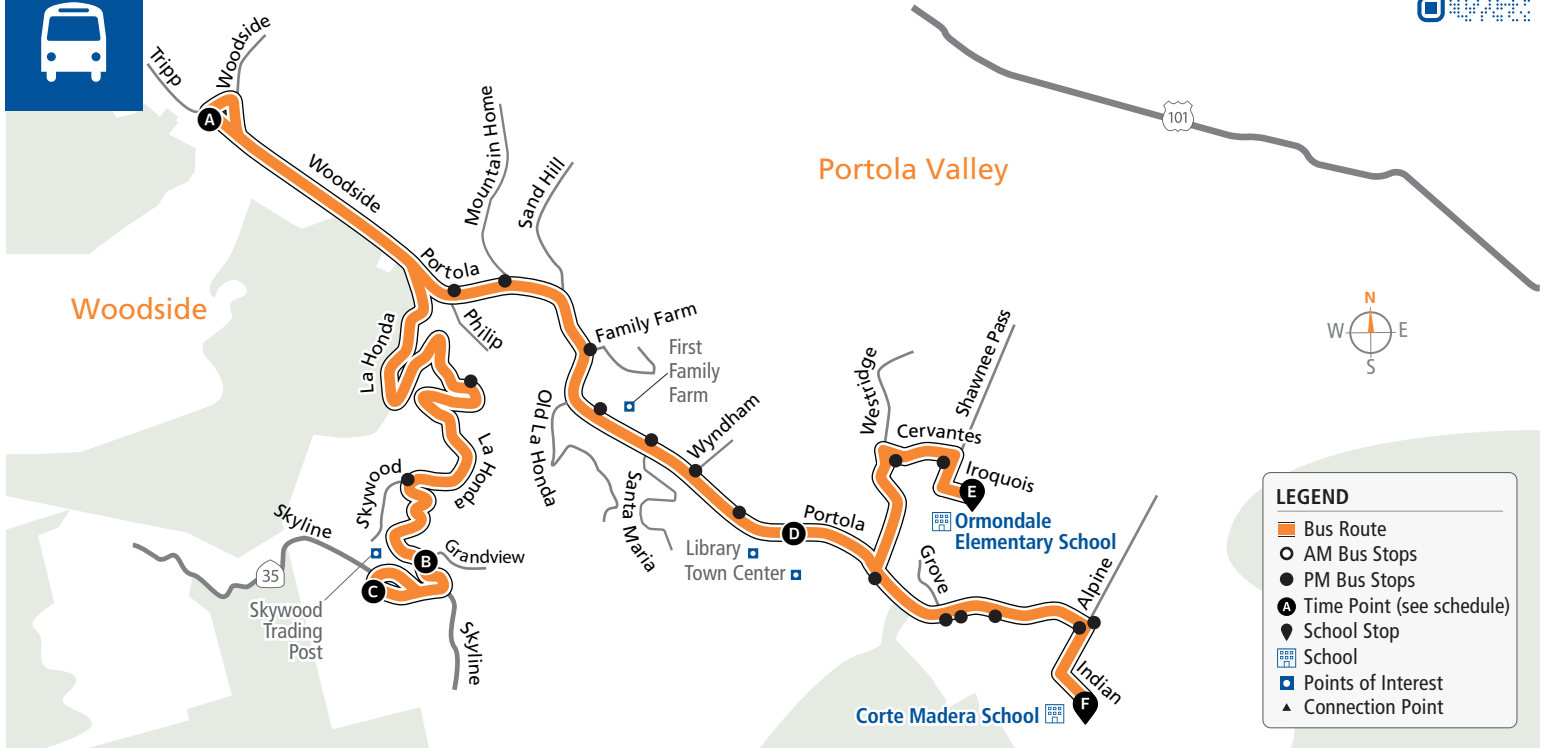

85

samtrans.com/85

School Oriented Route

Effective 08/07/2022

PM

to La Honda/Grandview

Bus Stops	Weekdays	Bus Stops	Weekdays
<b>E</b> Ormondale Elementary School	3:05p	● Portola/Village	
● Shawnee Pass/Cervantes		● Portola/Wyndham	
● Cervantes/Meadwood		● Portola/Santa Maria	
● Portola/Grove		● Portola/First Family Farm	
● Portola/Corte Madera		● Portola/Family Farm	
● Portola/Alpine		● Portola/Mountain Home	
<b>F</b> Corte Madera School	3:19p	● Portola/Phillip	
● Portola/Alpine		<b>A</b> Tripp/Woodside	3:32p
● Portola/Woodside		● La Honda/Fox Hill	
● Portola/Grove		● La Honda/Skywood	
● Portola/Westridge		<b>B</b> Skyline Blvd/La Honda	3:47p
<b>D</b> Portola Valley Town Hall	3:26p	<b>C</b> La Honda/Grandview	3:54p

Bus Fares	Cash	Clipper*	Day Pass	Monthly Pass	Cash	Clipper*	Day Pass	Monthly Pass	
<b>Youth</b> (Age 18 & younger)	\$1.10	\$1.00	\$2.00	\$27.00	<b>Adult</b> (Age 19 through 64)	\$2.25	\$2.05	\$4.50	\$65.60

\*Free 2-hour transfers between local SamTrans routes on Clipper or SamTrans Mobile App. Tickets available on SamTrans Mobile. 🍏 🤖