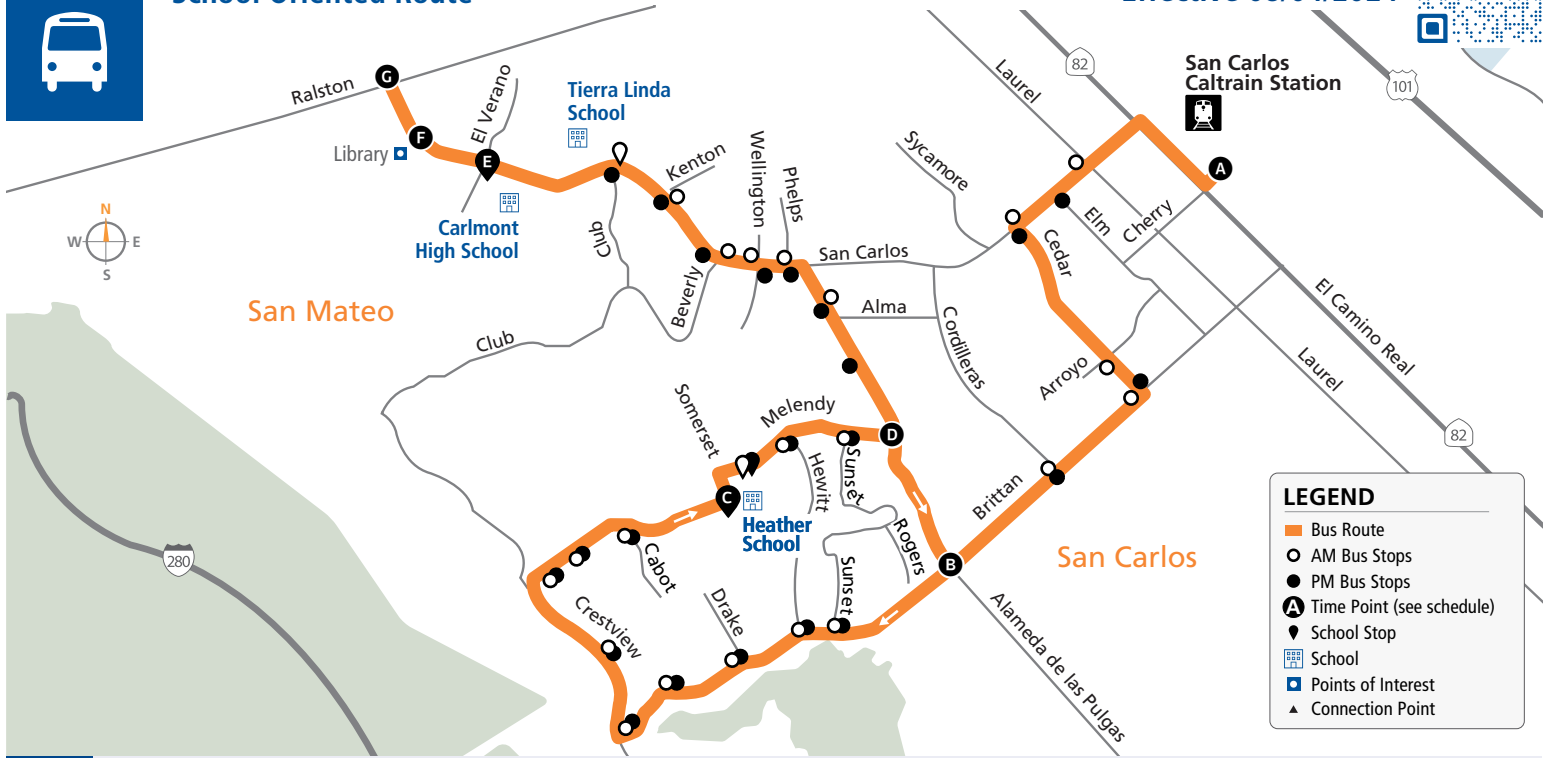

61

samtrans.com/61
School Oriented Route

Effective 08/04/2024

LEGEND

- Bus Route
- AM Bus Stops
- PM Bus Stops
- Time Point (see schedule)
- School Stop
- School
- Points of Interest
- Connection Point

AM to Alameda/Ralston

Bus Stops	Weekdays		Mon, Tues, Thurs & Fri	Wed Only
	A San Carlos Caltrain	7:24a	7:45a	7:32a
San Carlos/Laurel				
Cedar/San Carlos				
Cedar/Arroyo				
Brittan/Cedar				
Brittan/Cordilleras				
B Brittan/Alameda de las Pulgas	7:30a	7:51a	7:38a	9:17a
Brittan/Sunset				
Brittan/Hewitt				
Brittan/Drake				
Brittan/3200 Brittan				
Brittan/Crestview				
1011 Crestview				
Melendy/Crestview				
Melendy/3363 Melendy				

Bus Stops	Weekdays		Mon, Tues, Thurs & Fri	Wed Only
	Melendy/Cabot			
C Melendy/Somerset	7:39a	7:58a	7:47a	9:24a
Melendy/Portofino				
Heather School				
Melendy/Hewitt				
Melendy/Sunset				
D Melendy/Alameda de las Pulgas	7:46a	8:06a	7:54a	9:30a
Alameda de las Pulgas/Alma				
San Carlos/Phelps				
San Carlos/Wellington				
San Carlos/Charlton				
San Carlos/Kenton				
San Carlos/Dartmouth				
E Carlmont High School	7:56a	8:22a	8:04a	9:38a
G Alameda de las Pulgas/Ralston	8:00a	8:25a	8:08a	9:42a

Bus Fares	Cash				Clipper*				Day Pass				Monthly Pass			
	Youth (Age 18 & younger)	\$1.10	\$1.00	\$2.00	\$27.00	\$2.25	\$2.05	\$4.50	\$65.60							
Adult (Age 19 through 64)																

*Free 2-hour transfers between local SamTrans routes on Clipper or SamTrans Mobile App. Tickets available on SamTrans Mobile. 🍏 🤖