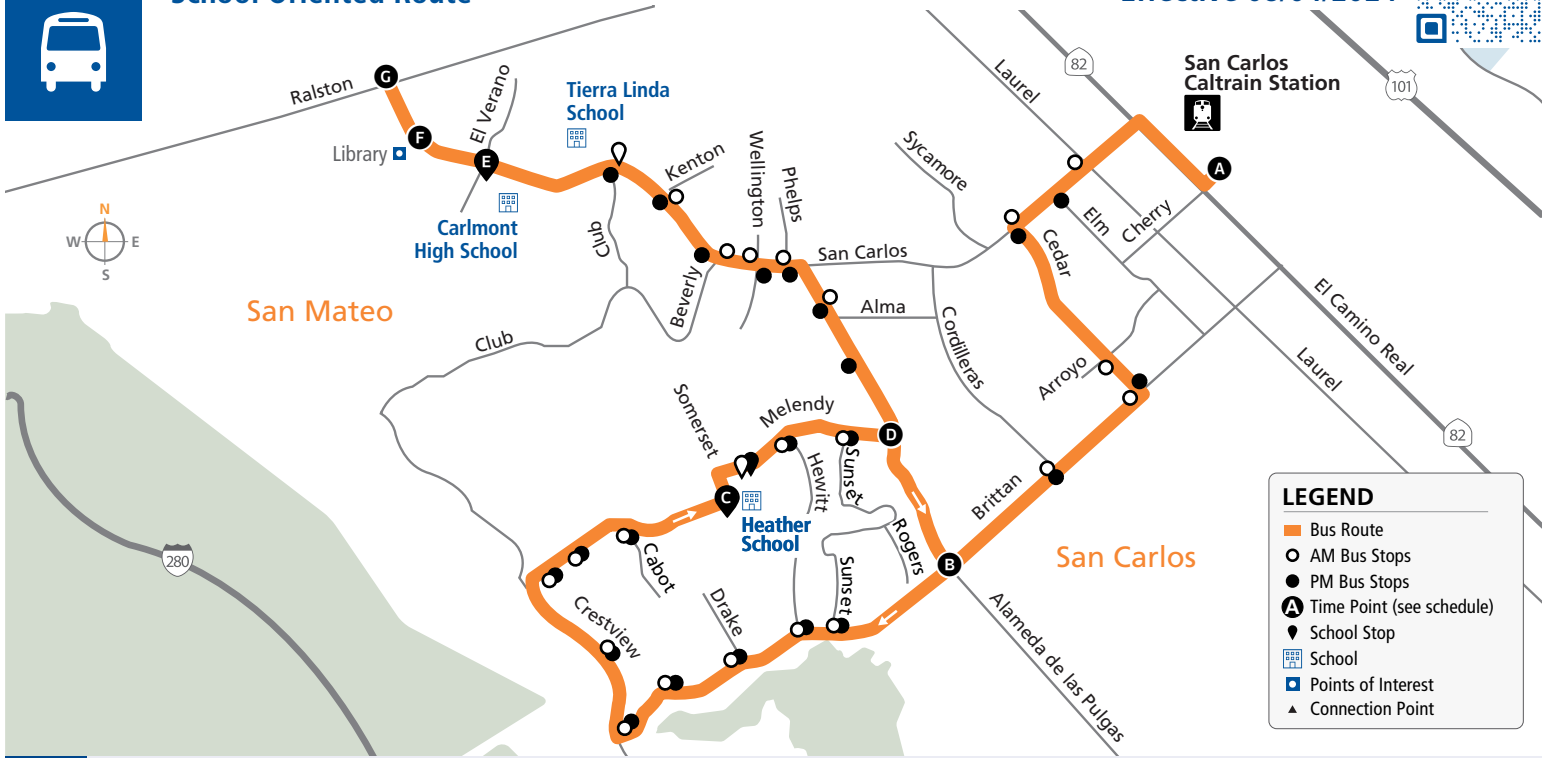

Bus Stops	Weekdays		Mon, Tues, Thurs & Fri	Wed Only
	A San Carlos Caltrain	7:24a	7:45a	7:32a
San Carlos/Laurel				
Cedar/San Carlos				
Cedar/Arroyo				
Brittan/Cedar				
Brittan/Cordilleras				
B Brittan/Alameda de las Pulgas	7:30a	7:51a	7:38a	9:17a
Brittan/Sunset				
Brittan/Hewitt				
Brittan/Drake				
Brittan/3200 Brittan				
Brittan/Crestview				
1011 Crestview				
Melendy/Crestview				
Melendy/3363 Melendy				

Bus Stops	Weekdays		Mon, Tues, Thurs & Fri	Wed Only
	Melendy/Cabot			
C Melendy/Somerset	7:39a	7:58a	7:47a	9:24a
Melendy/Portofino				
Heather School				
Melendy/Hewitt				
Melendy/Sunset				
D Melendy/Alameda de las Pulgas	7:46a	8:06a	7:54a	9:30a
Alameda de las Pulgas/Alma				
San Carlos/Phelps				
San Carlos/Wellington				
San Carlos/Charlton				
San Carlos/Kenton				
San Carlos/Dartmouth				
E Carlmont High School	7:56a	8:22a	8:04a	9:38a
G Alameda de las Pulgas/Ralston	8:00a	8:25a	8:08a	9:42a

Bus Fares	Cash				Clipper*				Day Pass				Monthly Pass			
	Youth (Age 18 & younger)	\$1.10	\$1.00	\$2.00	\$27.00	\$2.25	\$2.05	\$4.50	\$65.60							
Adult (Age 19 through 64)																

*Free 2-hour transfers between local SamTrans routes on Clipper or SamTrans Mobile App. Tickets available on SamTrans Mobile. 🍏 🤖

61

samtrans.com/61
School Oriented Route

Effective 08/04/2024

PM to San Carlos Caltrain

Bus Stops	Weekdays	Mon, Tues, Thurs, & Fri	Wed. Only
F Alameda de las Pulgas/ Belmont Library	4:08p	3:25p	1:10p
E Carlmont High School	4:10p	3:27p	1:12p
● San Carlos/Club			
● San Carlos /Kenton			
● San Carlos /Beverly			
● San Carlos /Devonshire			
● San Carlos /Phelps			
● Alameda de las Pulgas/ Alma			
● Alameda de las Pulgas/ Madera			
● Alameda de las Pulgas/ Melendy			
● Brittan/Rogers			
● Brittan/Sunset			
● Brittan/Hewitt			
● Brittan/Drake			
● Brittan/3200 Brittan			
● Brittan/Crestview			