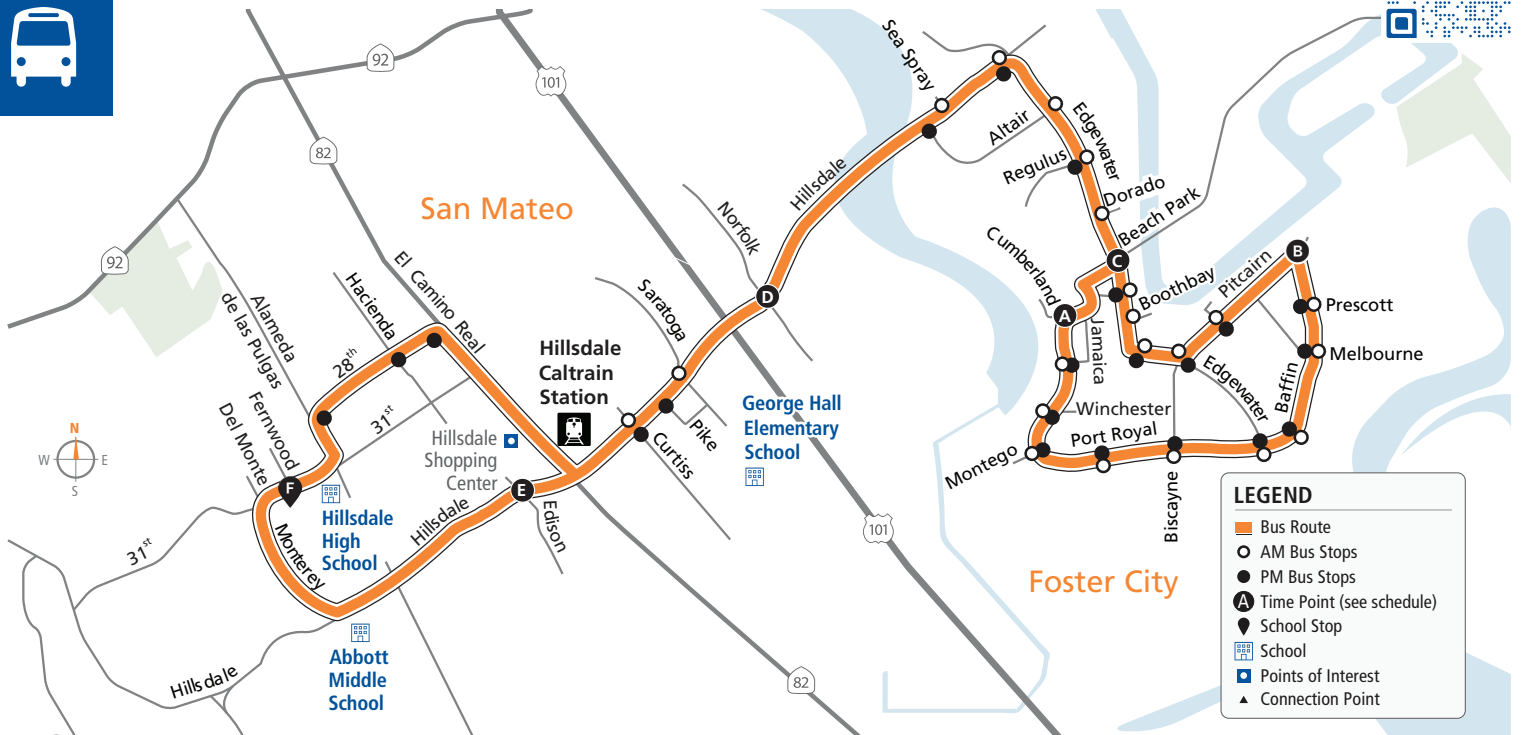

57

samtrans.com/57
School Oriented Route

Effective 08/06/2023

AM

to Hillside High School

Bus Stops	Weekdays
A Port Royal/Cumberland	7:36a
Port Royal/Jamaica	
Port Royal/Winchester	
Port Royal/Montego	
46 Port Royal	
Port Royal/Biscayne	
Port Royal/Edgewater	
Baffin/Edgewater	
Baffin/Melbourne	
Baffin/Prescott	
B Pitcairn/Santa Rosa-Baffin	7:42a
Pitcairn/Santa Catalina	
Pitcairn/Edgewater	
Edgewater/Monterey	

Bus Stops	Weekdays
Edgewater/Boothbay	
Edgewater/Port Royal	
C Edgewater/Beach Park	7:48a
Edgewater/Dorado	
Edgewater/Regulus	
Edgewater/Altair	
Hillsdale/Edgewater	
Hillsdale/Sea Spray	
D Hillsdale/Norfolk	7:55a
Hillsdale/Saratoga	
Hillsdale/Curtiss	
E Hillsdale/Edison	8:01a
F Hillside High School	8:15a

57

samtrans.com/57
School Oriented Route

Effective 08/06/2023

LEGEND

- Bus Route
- AM Bus Stops
- PM Bus Stops
- Time Point (see schedule)
- School Stop
- School
- Points of Interest
- Connection Point

PM to Edgewater/Beach Park

Bus Stops	Mon, Tues, & Thurs	Wed & Fri Only	Bus Stops	Mon, Tues, & Thurs	Wed & Fri Only
F Hillsdale High School	4:00p	2:50p	Port Royal/Winchester		
● 28 th /Alameda de las Pulgas			● Port Royal/Montego		
● 28 th /Hacienda			● 46 Port Royal		
● 28 th /S El Camino Real			● Port Royal/Biscayne		
● Hillsdale Shopping Center			● Port Royal/Edgewater		
● Hillsdale/Curtiss			● Baffin/Edgewater		
● E Hillsdale/Pike			● Baffin/Melbourne		
● E Hillsdale/S Norfolk			● Baffin/Prescott		
● E Hillsdale/Altair			● Pitcairn/Santa Rosa-Baffin		
● Edgewater/E Hillsdale			● Pitcairn/Santa Catalina		
● Edgewater/Regulus			● Pitcairn/Edgewater		
● Edgewater/Beach Park			● Edgewater/Monterey		
● Port Royal/Cumberland			● Edgewater/Port Royal		
● Port Royal/Jamaica			C Edgewater/Beach Park	4:37p	3:27p