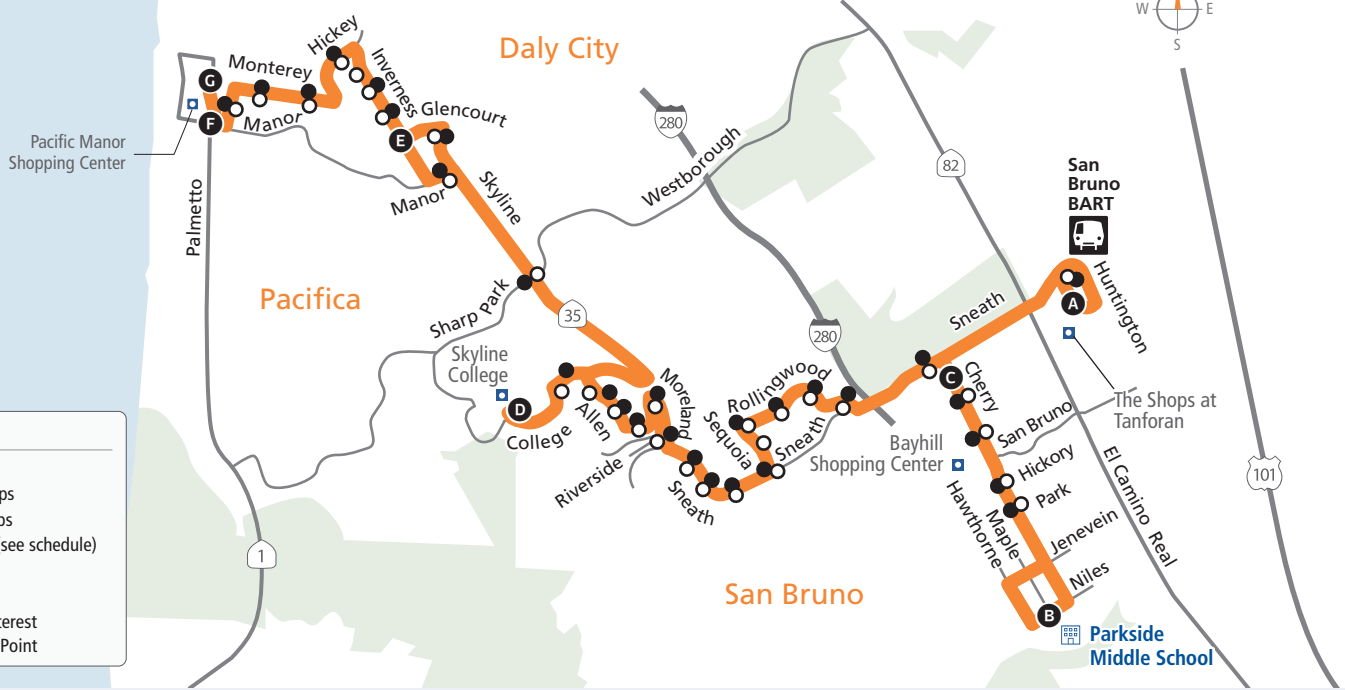

AM to San Bruno BART

Bus Stops	Weekdays
G Palmetto/Manor	7:34a
Oceana/Pacific Manor	
Monterey/Waterford	
Monterey/Beaumont	
Hickey/Catalina	
Inverness/Horizon	
Inverness/Foothill	
Inverness/Heathcliff	
E Glencourt/Inverness	7:37a
Skyline/Glencourt	
Skyline/Manor	
Skyline/Sharp Park	
College/Sheryl	
D Skyline College	7:45a
Allen/Ross	
231 Allen	
Longview/Goodwin	
Longview/Moreland	
Riverside/Sneath	
Sneath/Colusa	

Bus Stops	Weekdays
Sneath/Monterey	
Sneath/Earl	
Sequoia/Fleetwood	
Sequoia/Rollingwood	
Rollingwood/Cottonwood	
2233 Rollingwood	
Rollingwood/Sneath	
Sneath/Cherry	
C Cherry/Peninsula	7:59a
Cherry/Bay Hill	
Cherry/Hickory	
Cherry/Park	
B Parkside Intermediate School	8:05a
Cherry/Park	
Cherry/Hickory	
Cherry/Grundy	
Cherry/Sneath	
Sneath/Huntington	
A San Bruno BART	8:16a

LEGEND

- Bus Route
- AM Bus Stops
- PM Bus Stops
- Ⓐ Time Point (see schedule)
- 📍 School Stop
- 🏫 School
- 📍 Points of Interest
- ▲ Connection Point

PM to West Manor/Palmetto

Bus Stops	Mon, Tues, Thurs, & Fri	Wednesdays Only	Bus Stops	Mon, Tues, Thurs, & Fri	Wednesdays Only
A San Bruno BART	3:05p	1:04p	● Sneath/Mendocino		
● Sneath & Huntington			● Riverside/Moreland		
● Cherry/Peninsula			● Longview/Moreland		
● Cherry/Bay Hill			● Longview/Goodwin		
● Cherry/Hickory			● 220 Allen		
● Cherry/Park			● Allen/Ross		
B Parkside Intermediate School	3:16p	1:15p	● College/Sheryl		
● Cherry/Park			D Skyline College	3:34p	1:33p
● Cherry/Hickory			● College/Allen		
● Cherry/Grundy			● Skyline/Westborough		
● Cherry/Sneath			● Manor/Skyline		
● Sneath/Cherry			● Inverness/Glencourt		
● Rollingwood/Sneath			● Inverness/Heathcliff		
● 2260 Rollingwood			● Inverness/Foothill		
● Rollingwood/Cottonwood			● Hickey/Catalina		
● Rollingwood/Sequoia			● Monterey/Beaumont		
● Sequoia/Sneath			● Monterey/Waterford		
● Sneath/Claremont			● Oceana/Pacific Manor		
● Sneath/Monterey			F West Manor/Palmetto	3:54p	1:53p
● Sneath/Colusa					