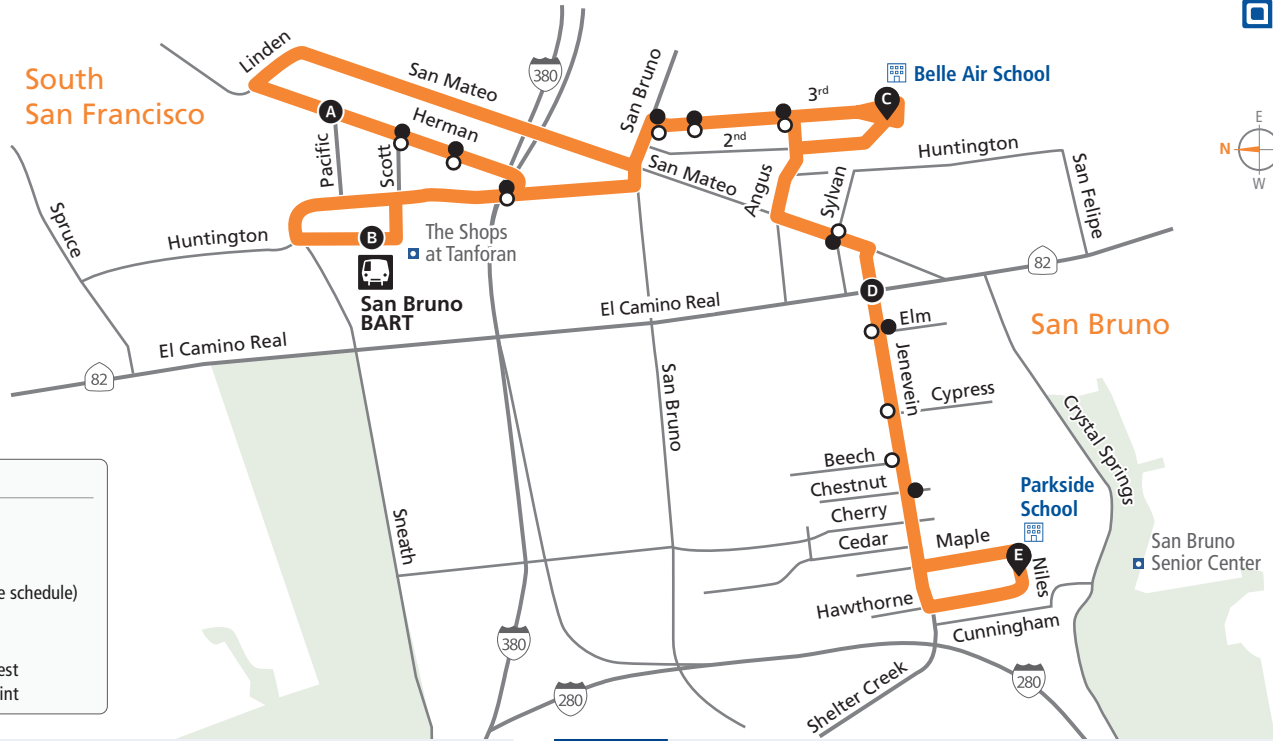

41

samtrans.com/41

School Oriented Route

Effective 08/04/2024

LEGEND

- Bus Route
- AM Bus Stops
- PM Bus Stops
- Ⓐ Time Point (see schedule)
- 🎓 School Stop
- 🏫 School
- 📍 Points of Interest
- ▲ Connection Point

AM to Parkside Intermediate School

| Bus Stops | Weekdays |
|---------------------------------------|----------|
| A Herman/Pacific | 7:12a |
| ○ Herman/Scott | |
| ○ Herman/Diamond | |
| B San Bruno BART | 7:16a |
| ○ Huntington East/Herman | |
| ○ Huntington/Euclid | |
| ○ 3 rd /San Bruno | |
| ○ 3 rd /Pine | |
| C Belle Air Elementary School | 7:24a |
| ○ Angus/2 nd | |
| ○ San Mateo/Sylvan | |
| D Jenevein/El Camino Real | 7:28a |
| ○ Jenevein/Elm | |
| ○ Jenevein/Chenut | |
| E Parkside Intermediate School | 7:35a |

PM to San Bruno BART

| Bus Stops | Mon, Tues, Thurs, & Fri | Wednesdays Only |
|---------------------------------------|-------------------------|-----------------|
| E Parkside Intermediate School | 3:10p | 1:15p |
| ● Jenevein/Beech | | |
| ● Jenevein/Cypress | | |
| ● Jenevein/Elm | | |
| ● Jenevein/El Camino Real | | |
| ● San Mateo/Sylvan | | |
| C Belle Air Elementary School | 3:21p | 1:26p |
| ● 3 rd /Angus | | |
| ● 3 rd /Pine | | |
| ● 3 rd /San Bruno | | |
| ● San Bruno/3 rd | | |
| ● Herman/Pacific | | |
| ● Herman/Scott | | |
| ● Herman/Diamond | | |
| ● Huntington East/Herman | | |
| B San Bruno BART | 3:31p | 1:36p |

*Free 2-hour transfers between local SamTrans routes on Clipper or SamTrans Mobile App. Tickets available on SamTrans Mobile. 🍏 🤖