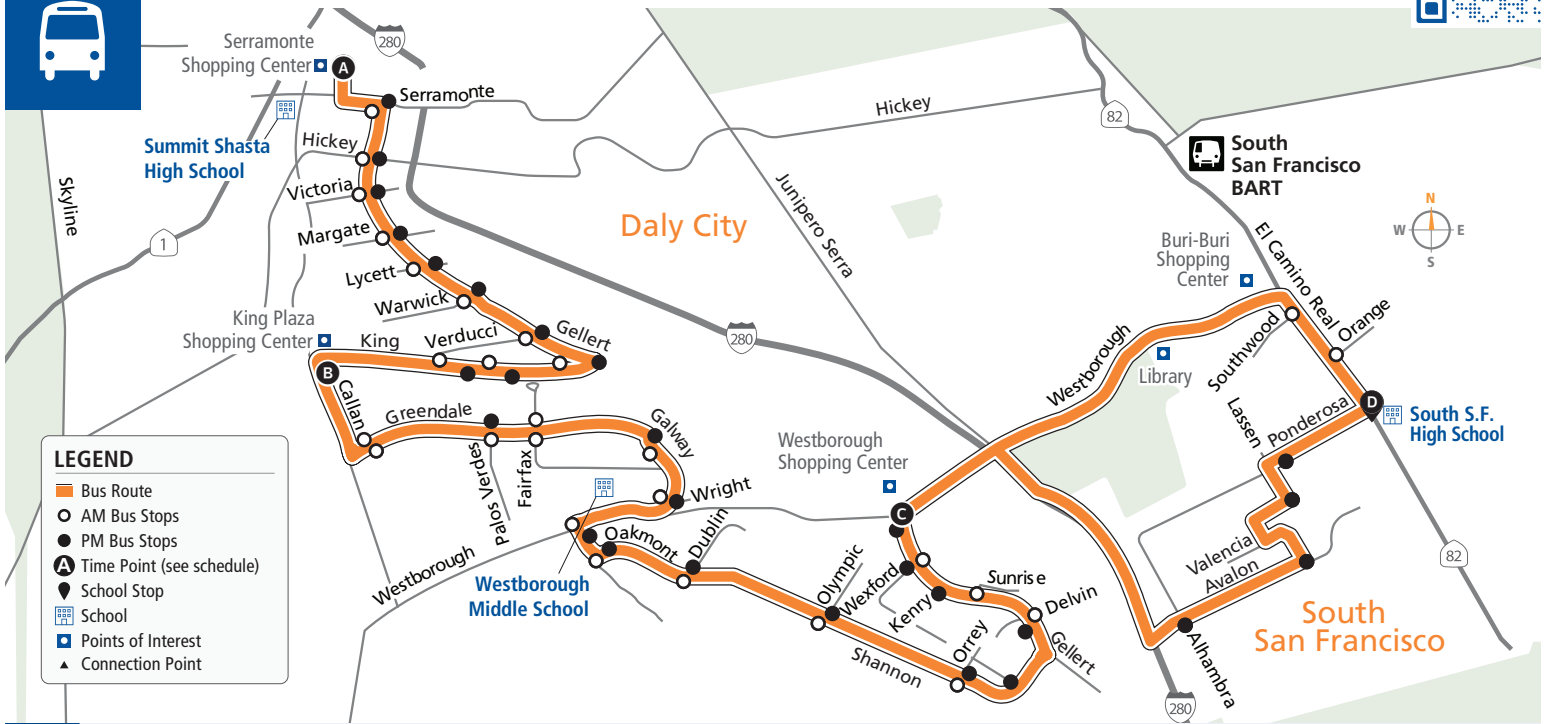

**LEGEND**

- Bus Route
- AM Bus Stops
- PM Bus Stops
- A Time Point (see schedule)
- 📍 School Stop
- 🏫 School
- 📍 Points of Interest
- ▲ Connection Point

**AM to South San Francisco High School**

Bus Stops	Weekdays
<b>A</b> Serramonte Shopping Center -Bay 5	7:43a
○ 332 Gellert	
○ Gellert/Hickey	
○ Gellert/Victoria	
○ Gellert/Margate	
○ Gellert/S Lycett	
○ Gellert/Warwick	
○ Gellert/Verducci	
○ King/Gellert	
○ King/Camelot	
○ King/Verducci	
<b>B</b> Callan/King	7:54a
○ Greendale/Callan	
○ Greendale/Palos Verdes	
○ Greendale/Fairfax	

\*Free 2-hour transfers between local SamTrans routes on Clipper or SamTrans Mobile App. Tickets available on SamTrans Mobile. 🍏 🤖

**LEGEND**

- Bus Route
- AM Bus Stops
- PM Bus Stops
- A Time Point (see schedule)
- School Stop
- School
- Points of Interest
- ▲ Connection Point

Bus Stops	Mon, Tues, Thurs, & Fri	Wed Only
● Greendale/Galway		
● Greendale/Fairfax		
● Greendale/Palos Verdes		
● Greendale/Callan		
● Callan/King		
● King/Stein		
● King/Fairfax		
● King/Gellert		
● Gellert/Verducci		
● Gellert/Warwick		
● Gellert/Lycett		
● Gellert/Margate		
● Gellert/Victoria		
● Gellert/Hickey		
● Gellert/Serramonte		
<b>A</b> Serramonte Shopping Center -Bay 5	4:12p	3:09p

\*Free 2-hour transfers between local SamTrans routes on Clipper or SamTrans Mobile App. Tickets available on SamTrans Mobile. 🍏 🍎