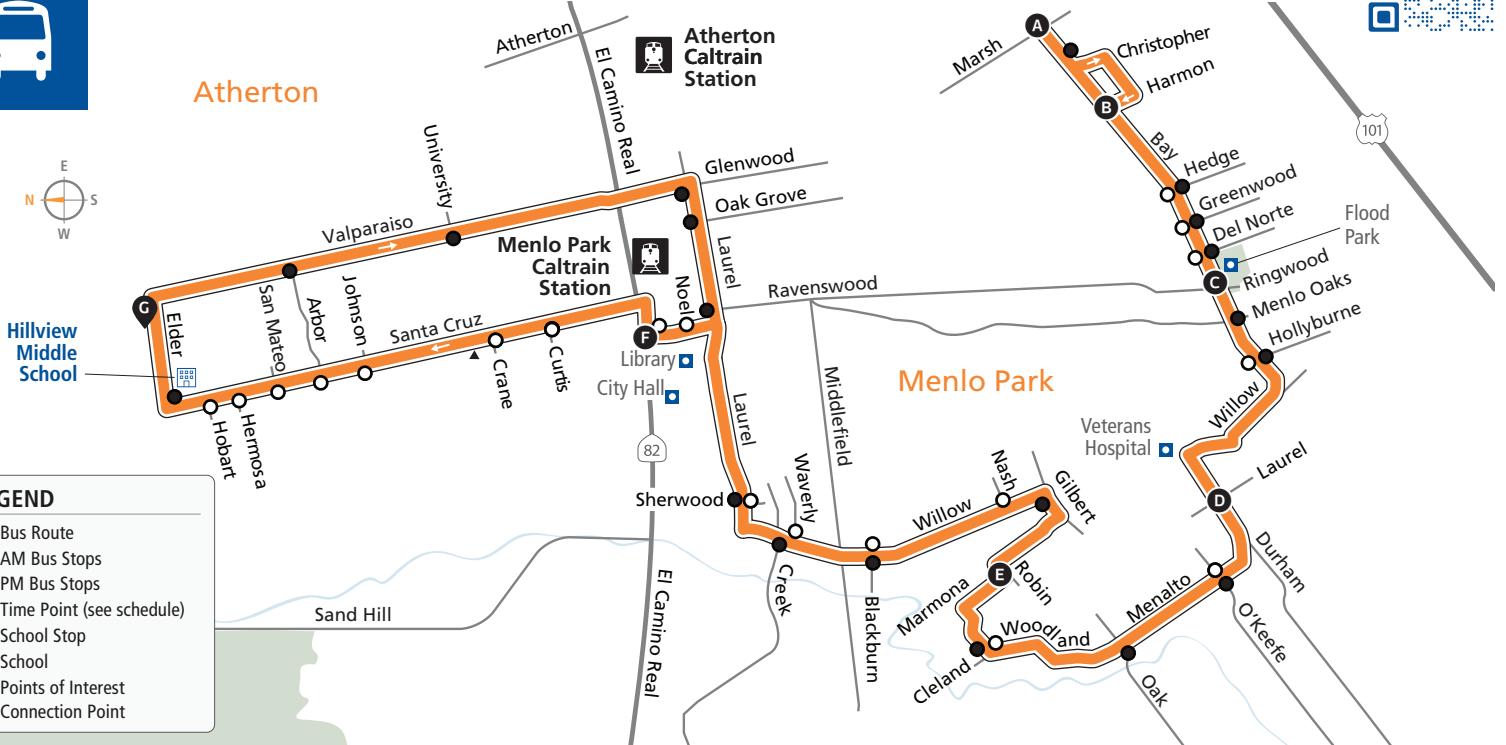

Effective 08/04/2024

AM to Hillview Middle School

Bus Stops	Weekdays
B Bay/Harmon	7:23a
○ Bay/Hedge	
○ Bay/Greenwood	
○ Bay/Del Norte	
C Bay/Ringwood	7:33a
○ Bay/Hollyburne	
D Durham/Laurel	7:41a
○ Menalto/O'Keefe	
○ Woodland/Cleland	
E Marmona/Robin	7:48a
○ Willow/Nash	
○ Willow/Blackburn	
○ Willow/Waverley	
○ Laurel/Sherwood	
○ Ravenswood/Noel	
F Merrill/Santa Cruz	8:03a
○ Santa Cruz/Curtis	
○ Santa Cruz/Crane	
○ Santa Cruz/Johnson	
○ Santa Cruz/Arbor	
○ Santa Cruz/San Mateo	
○ Santa Cruz/Hermosa	
○ Santa Cruz/Hobart	
G Hillview Middle School	8:07a

PM to Bay/Marsh

Bus Stops	Wed & Thurs Only	Mon, Tues & Fri Only
G Hillview Middle School	2:43p	3:18p
● Valparaiso/Elder		
● Valparaiso/Arbor		
● Valparaiso/University		
● Laurel/Glenwood		
● Laurel/Oak Grove		
● Laurel/Ravenswood		
● Laurel/Sherwood		
● Willow/Creek		
● Willow/Blackburn		
● Gilbert/Willow		
● Marmona/Robin		
● Woodland/Woodland		
● Menalto/Oak		
● Menalto/O'Keefe		
● Durham/Laurel		
● Bay/Hollyburne		
● Bay/Menlo Oaks		
● Bay/Del Norte		
● Bay/Greenwood		
● Bay/Hedge		
● Bay/Harmon		
● Bay/Christopher		
A Bay/Marsh	3:27p	4:05p

Bus Fares	Cash	Clipper*	Day Pass	Monthly Pass	Cash	Clipper*	Day Pass	Monthly Pass	
Youth (Age 18 & younger)	\$1.10	\$1.00	\$2.00	\$27.00	Adult (Age 19 through 64)	\$2.25	\$2.05	\$4.50	\$65.60

*Free 2-hour transfers between local SamTrans routes on Clipper or SamTrans Mobile App. Tickets available on SamTrans Mobile. 🍏 🍎