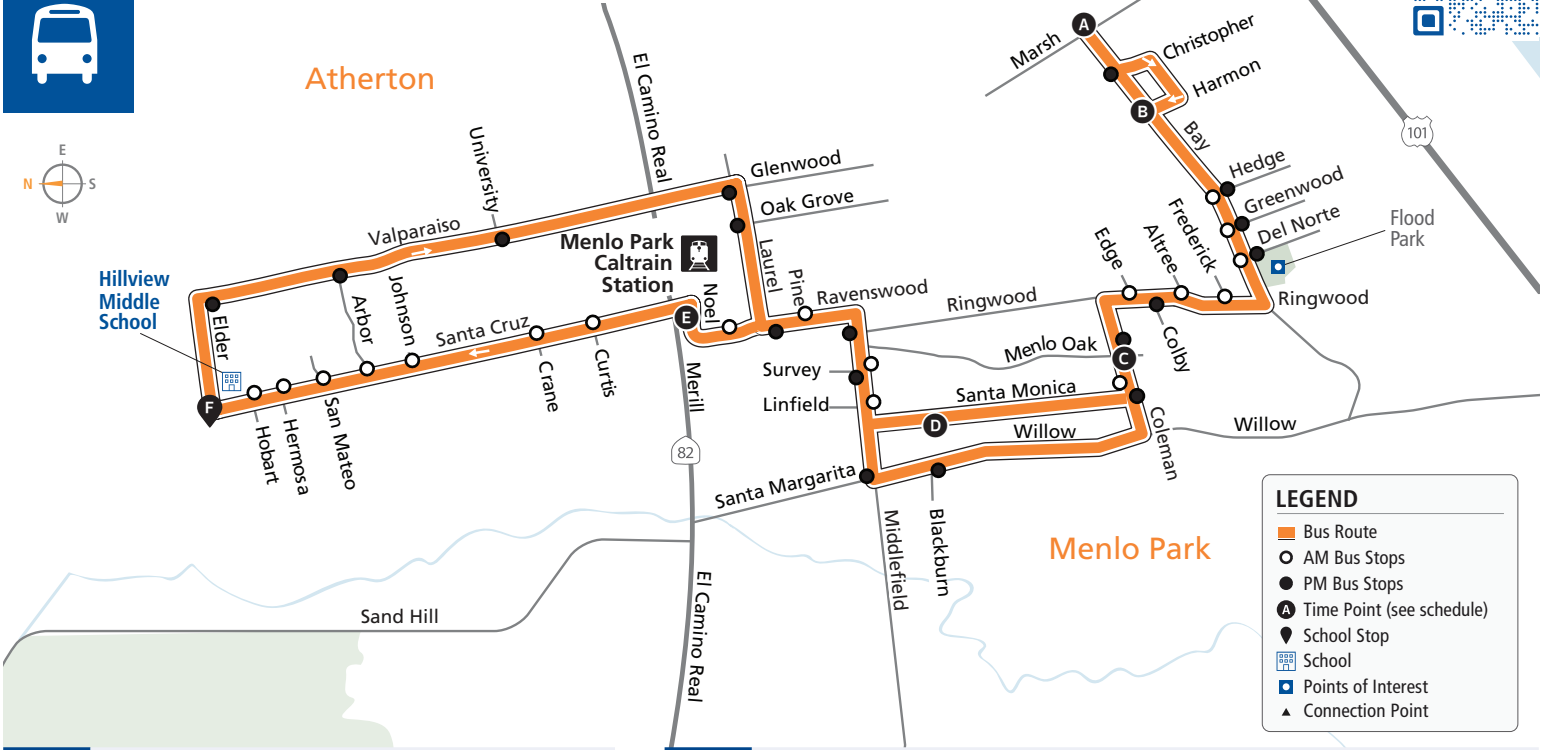

Effective 08/06/2023

AM to Hillview Middle School

Bus Stops	Weekdays
B Bay/Harmon	7:40a
○ Bay/Hedge	
○ Bay/Greenwood	
○ Bay/Del Norte	
○ Ringwood/Frederick	
○ Ringwood/Altree	
○ Ringwood/Edge	
C Coleman/Menlo Oaks	7:49a
○ Coleman/Santa Monica	
D Santa Monica/San Andreas	7:53a
○ Middlefield/Survey	
○ Middlefield/Ringwood	
○ Ravenswood/Pine	
○ Ravenswood/Noel	
E Merrill/Santa Cruz	8:02a
○ Santa Cruz/Curtis	
○ Santa Cruz/Crane	
○ Santa Cruz/Johnson	
○ Santa Cruz/Arbor	
○ Santa Cruz/San Mateo	
○ Santa Cruz/Hermosa	
○ Santa Cruz/Hobart	
F Hillview Middle School	8:10a

PM to Bay/Marsh

Bus Stops	Mon, Tues, & Fri Only	Wed & Thurs Only
F Hillview Middle School	3:17p	2:42p
● Valparaiso/Elder		
● Valparaiso/Arbor		
● Valparaiso/University		
● Laurel/Glenwood		
● Laurel/Oak Grove		
● Ravenswood/Laurel		
● Middlefield/Survey		
● Middlefield/Linfield		
● Middlefield/Santa Margarita		
● Willow/Blackburn		
● Coleman/Santa Monica		
● Coleman/Menlo Oaks		
● Ringwood/Colby		
● Bay/Del Norte		
● Bay/Greenwood		
● Bay/Hedge		
● Bay/Harmon		
● Bay/Christopher		
A Bay/Marsh	3:52p	3:17p

Bus Fares	Cash	Clipper*	Day Pass	Monthly Pass	Cash	Clipper*	Day Pass	Monthly Pass	
Youth (Age 18 & younger)	\$1.10	\$1.00	\$2.00	\$27.00	Adult (Age 19 through 64)	\$2.25	\$2.05	\$4.50	\$65.60

*Free 2-hour transfers between local SamTrans routes on Clipper or SamTrans Mobile App. Tickets available on SamTrans Mobile. 🍏 🤖