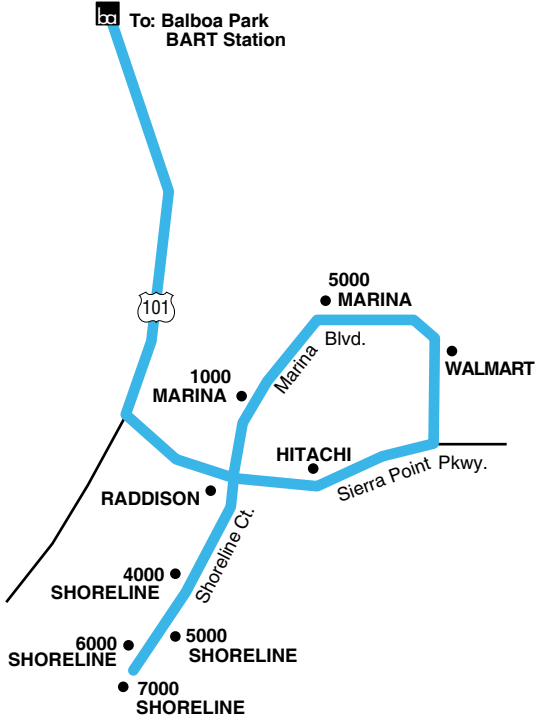

This employer shuttle takes you between the Balboa BART Station and Sierra Point area office buildings during commute hours. The shuttle is funded jointly by the Bay Area Air Quality Management District Transportation Fund For Clean Air, San Mateo County Transit District and the following employers:

Hearing Impaired: (TTY Only) 650.508.6448

www.samtrans.com

SIERRA POINT BART SHUTTLE

Passengers pay a fare on BART but ride free on the Shuttle.

SIERRA POINT BART SHUTTLE

MORNING SCHEDULE

BART	BART arrives Balboa Park Station:				
	from Richmond	6:51	7:21	7:51	8:36
	from Dublin/Pleasanton	6:55	7:25	7:55	8:40
	from Pittsburg/Bay Point	6:56	7:26	7:56	8:41
	from Fremont	7:02	7:32	8:02	8:47
	from SFO	6:53	7:23	8:08	8:38
	from Daly City	6:57	7:27	8:05	8:42
	from Millbrae	7:01	7:31	8:01	8:46

SHUTTLE	Balboa Park BART Station	7:05	7:37	8:12	8:52
	Raddison	7:17	7:49	8:27	9:04
	Shoreline 4000	7:18	7:50	8:28	9:05
	Shoreline 6000	7:19	7:51	8:29	9:06
	Shoreline 7000	7:20	7:52	8:30	9:07
	Shoreline 5000	7:21	7:53	8:31	9:08
	Hitachi	7:22	7:54	8:32	9:09
	Walmart	7:23	7:55	8:33	9:10
	5000 Marina	7:24	7:56	8:34	9:11
	1000 Marina	7:25	7:57	8:35	9:12

BART	BART departs Balboa Park Station:						
	to Richmond	4:51	5:36	5:36	6:06	6:21	6:36
	to Pittsburg/Bay Point	4:53	5:26	5:38	6:11	6:26	6:41
	to Dublin/Pleasanton	4:55	5:25	5:40	6:10	6:25	6:40
	to Fremont	5:02	5:32	5:47	6:02	6:32	6:47
	to Daly City	4:50	5:27	5:35	6:05	6:20	6:35
	to SFO	4:53	5:38	5:38	6:08	6:23	6:38
	to Millbrae	5:01	5:31	5:46	6:01	6:31	7:12